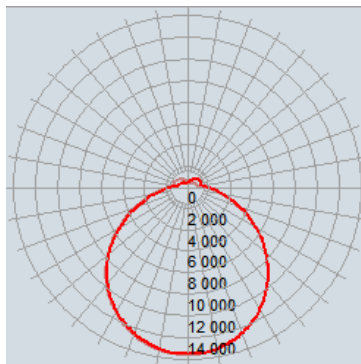

PRODUCT DIMENSIONS

PHOTOMETRICS

- Dimmable.
- CRI rating : 84.
- Long lasting, commercial grade LED from Seoul semiconductor.
- Energy star rated for 50,000 hours.
- Durable acrylic lens.
- Fast and easy installation.
- 5 year limited warranty.
- Ideal for in-suite, hallways, stairwells, utility rooms and more.