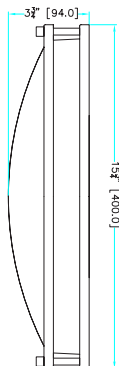

LED FLUSH MOUNT

MODEL# FM-SAT16-40

Core's commercial grade decorative fixtures are ideal for apartment buildings, condominiums, retirement homes and hotels. These fixtures utilize commercial grade LED's to deliver dependable 24/7 operation.

PRODUCT DATA	
Wattage	23W
Rated Luminous Flux	1610
Voltage	120
Colour Temp.(CCT)	4000 K
Colour Designation	Natural White
CRI	84
Finish	Brushed Nickel
Beam Angle	120°
Weight (lbs)	3.5
Rated Life	50000 hrs

PRODUCT DIMENSIONS

PHOTOMETRICS

- Dimmable.
- CRI rating : 84.
- Long lasting, commercial grade LED from Seoul semiconductor.
- Energy star rated for 50,000 hours.
- Durable acrylic lens.
- Fast and easy installation.
- 5 year limited warranty.
- Ideal for in-suite, hallways, stairwells, utility rooms and more.