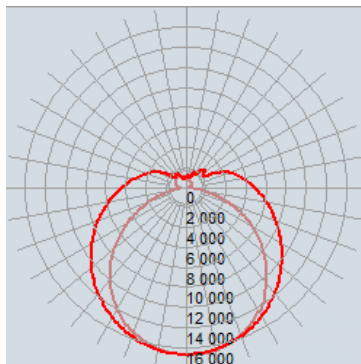

PHOTOMETRICS

- Dimmable.
- CRI rating : ≥80.
- Long lasting, commercial grade LED from Seoul semiconductor.
- Energy star rated for 50,000 hours.
- Durable acrylic lens.
- Fast and easy installation.
- 5 year limited warranty.
- Ideal for in-suite, hallways, stairwells, utility rooms and more.