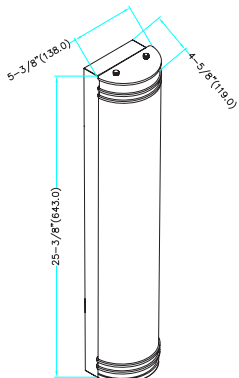

LED VANITY

MODEL# VN-SAT25-30

Core's commercial grade decorative fixtures are ideal for apartment buildings, condominiums, retirement homes and hotels. These fixtures utilize commercial grade LED's to deliver dependable 24/7 operation.

PRODUCT DATA	
Wattage	23W
Rated Luminous Flux	1480
Voltage	120
Colour Temp.(CCT)	3000 K
Colour Designation	Warmwhite
CRI	≥80
Finish	Brushed Nickel
Beam Angle	180°
Weight (lbs)	5
Rated Life	50000 hrs

PRODUCT DIMENSIONS