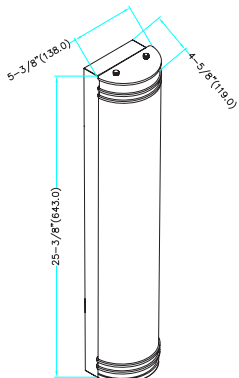

LED VANITY

MODEL# VN-SAT25-40

Core's commercial grade decorative fixtures are ideal for apartment buildings, condominiums, retirement homes and hotels. These fixtures utilize commercial grade LED's to deliver dependable 24/7 operation.

PRODUCT DATA	
Wattage	23W
Rated Luminous Flux	1610
Voltage	120
Colour Temp.(CCT)	4000 K
Colour Designation	Natural white
CRI	≥80
Finish	Brushed Nickel
Beam Angle	180°
Weight (lbs)	5
Rated Life	50000 hrs

PRODUCT DIMENSIONS

PHOTOMETRICS

- Dimmable.
- CRI rating : ≥80.
- Long lasting, commercial grade LED from Seoul semiconductor.
- Energy star rated for 50,000 hours.
- Durable acrylic lens.
- Fast and easy installation.
- 5 year limited warranty.
- Ideal for in-suite, hallways, stairwells, utility rooms and more.