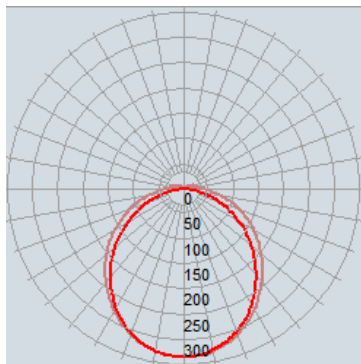

PHOTOMETRICS

- Housing consists of grey polycarbonate material with UV protection.
- Diffuser created using opal polycarbonate material with UV protection.
- Metal mounting chips.
- Uses Meanwell drivers.
- Great for ceiling or wall mounted installation.
- 3/4" knockout conduit is standard at either end.
- IP65
- CRI > 80
- 50,000 hours rated life.
- CCT - 5000K