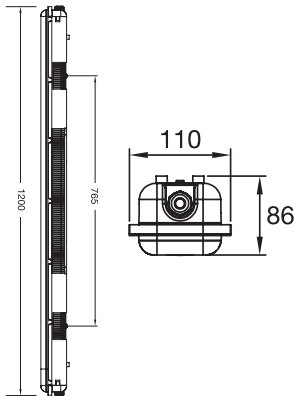

PRODUCT DATA	
Wattage	48W
Rated Luminous Flux	4800
Voltage	100-277V
Colour Temp.(CCT)	5000 K
Colour Designation	Daylight White
CRI	≥80
Finish	Light Grey
Beam Angle	120°
Weight (lbs)	6.3
Rated Life	50000 hrs

PRODUCT DIMENSIONS

PHOTOMETRICS

- Housing consists of grey polycarbonate material with UV protection.
- Diffuser created using opal polycarbonate material with UV protection.
- Metal mounting chips.
- Uses Meanwell drivers.
- Great for ceiling or wall mounted installation.
- 3/4" knockout conduit is standard at either end.
- IP65
- CRI > 80
- 50,000 hours rated life.
- CCT - 5000K