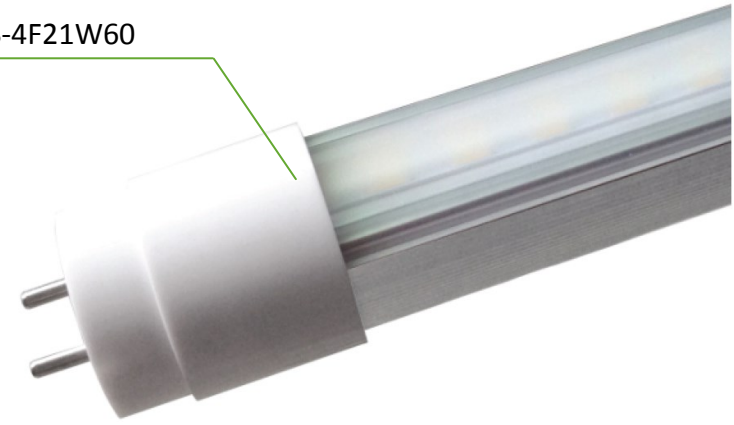

M E T R O S P H E R E

L I G H T C O R P .

7-80 Citizen Court

Markham, ON L6G 1A7

Canada

LED T8 60° Beam Angle

MET-BS-4F21W60

Product	MET-BS-4F21W60
Length	4 Feet
Driver	Internal
Watts	21W
Voltage	100V-277V
Lumens per Watt	115
Lumens	2,400
Colour Temperature (K)	4,000/5,000
CRI	>83
Beam Angle	60°
Diffuser	Frosted & Clear
Rated Life	50,000

Special optical design with 60° beam angle facilitates installations at higher height levels—5m. Applicable for use in warehouses, specialized aisle lighting such as supermarkets and other retail applications.

>> Up to 5m in installation height <<

>> 60° beam angle facilitates installations at higher height levels <<

>> available clear or frosted <<

M E T R O S P H E R E PROTECTION

All of our T8 tubes are cUL/UL certified and are backed by a **5 year warranty**.