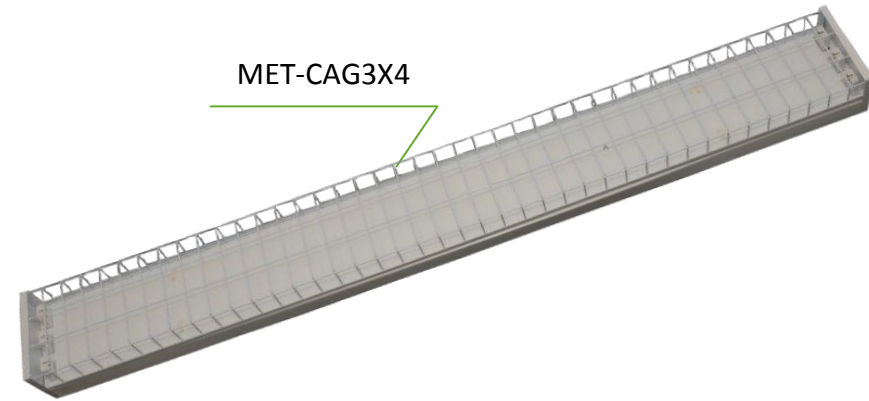

M E T R O S P H E R E[®]

L I G H T C O R P .

7-80 Citizen Court

Markham, ON L6G 1A7

Canada

T8 WireGuard Fixture

Product	MET-CAG1X2	MET-CAG2X2	MET-CAG1X4	MET-CAG2X4	MET-CAG3X4
Number of Lamps	1	2	1	2	3
Voltage	110V-347V	110V-347V	110V-347V	110V-347V	110V-347V
Length	2 Feet	2 Feet	4 Feet	4 Feet	4 Feet
Fixture Material	Galvanized Steel	Galvanized Steel	Galvanized Steel	Galvanized Steel	Galvanized Steel

- >> **FIXTURES APPROVED FOR ROW MOUNTING** <<
- >> fixtures specifically engineered for LED T8 lights <<
- >> anti-corrosion, high mechanical strength, impact proof <<

MET-CAG2X4 with Motion Sensor

M E T R O S P H E R E P R O T E C T I O N