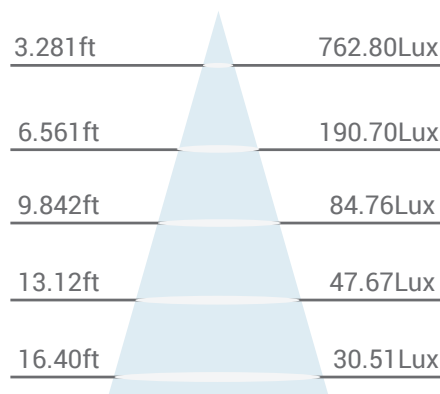

PRODUCT DIMENSIONS / PHOTOMETRIC SPECS / ILLUMINANCE AT A DISTANCE

BOTTOM VIEW

SIDE VIEW

TOP VIEW

TECHNICAL DATA

LIGHT SPECIFICATIONS

Lumens **5928**

CCT **5000K**

Ambient Temp **40°C**

DIMENSIONS & WEIGHT

Dimensions **9 9/16" x 9 9/16"**

Weight **2.72 KGS**

APPROVALS & LISTINGS

cUL **E473127**

DLC Listed **CF70-5K-1**

IESNA **LM79**