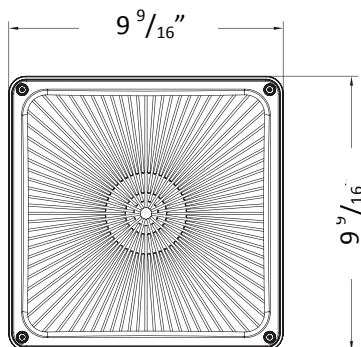

PRODUCT DIMENSIONS / PHOTOMETRIC SPECS / ILLUMINANCE AT A DISTANCE

BOTTOM VIEW

SIDE VIEW

TOP VIEW

TECHNICAL DATA

LIGHT SPECIFICATIONS

Lumens **5928**

CCT **5000K**

Ambient Temp **40°C**

DIMENSIONS & WEIGHT

Dimensions **9 9/16" x 9 9/16"**

Weight **2.72 KGS**

APPROVALS & LISTINGS

cUL **E473127**

DLC Listed **CF70-5K-1**

IESNA **LM79**