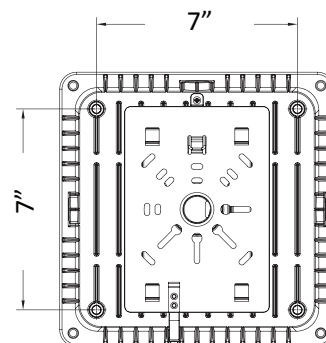

PRODUCT DIMENSIONS / PHOTOMETRIC SPECS / ILLUMINANCE AT A DISTANCE

BOTTOM VIEW

SIDE VIEW

TOP VIEW

TECHNICAL DATA

LIGHT SPECIFICATIONS

Lumens **5928**

CCT **5000K**

Ambient Temp **40°C**

DIMENSIONS & WEIGHT

Dimensions **9 9/16" x 9 9/16"**

Weight **2.72 KGS**

APPROVALS & LISTINGS

cUL **E473127**

DLC Listed **CF70-5K-1**

IESNA **LM79**