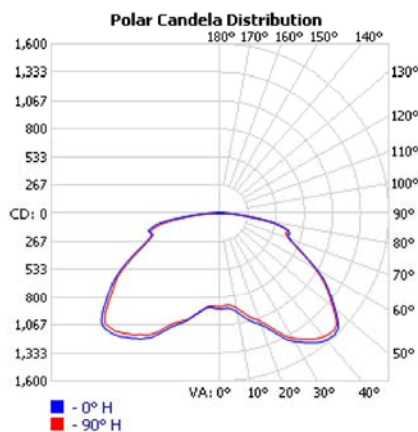

PRODUCT DIMENSIONS / PHOTOMETRIC SPECS / ILLUMINANCE AT A DISTANCE

BOTTOM VIEW

SIDE VIEW

TOP VIEW

TECHNICAL DATA

LIGHT SPECIFICATIONS

Lumens **5928**

CCT **5000K**