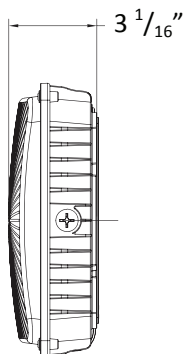

PRODUCT DIMENSIONS / PHOTOMETRIC SPECS / ILLUMINANCE AT A DISTANCE

BOTTOM VIEW

SIDE VIEW

TOP VIEW

TECHNICAL DATA

LIGHT SPECIFICATIONS

Lumens **5928**

CCT **5000K**

Ambient Temp **40°C**

DIMENSIONS & WEIGHT

Dimensions **9 9/16" x 9 9/16"**

Weight **2.72 KGS**

APPROVALS & LISTINGS

cUL **E473127**

DLC Listed **CF70-5K-1**

IESNA **LM79**