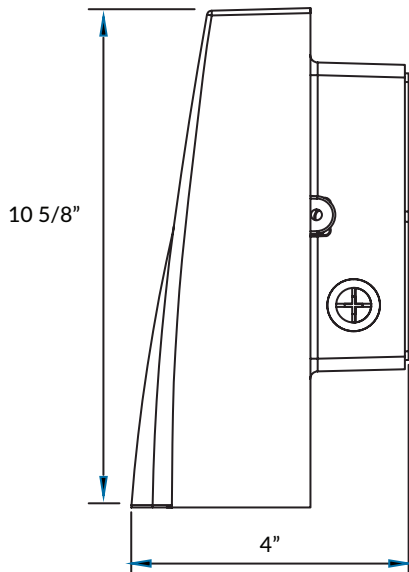

LED WALL PACK

70W / 200-480V

#WP2-705-2

10 YEAR WARRANTY

DESCRIPTION

Core's adjustable angle slimline wall packs are a combination of exceptional value, contemporary design, and flexible mounting options. Using industry-leading LED chips, the WP2-705-2 helps save energy costs utilizing only 70W to provide a powerful 7868 lumens. These fixtures can be used as flood lights and pole mounted lights, with the ability to adjust the angle anywhere from 0° to 90°, allowing for flexible installation.

POPULAR APPLICATIONS

PERSONNEL DOORS

EXTERIOR WALLS

LOADING AREAS

BUILDING PERIMETERS

PRODUCT DIMENSIONS / PHOTOMETRIC SPECS / ILLUMINANCE AT A DISTANCE

SIDE VIEW

TECHNICAL DATA

Dimensions	10 5/8" x 4"
Weight	4.99 KGS

APPROVALS & LISTINGS

cETLus	4008363
DLC Listed	PA4RRVVF
IESNA	LM79