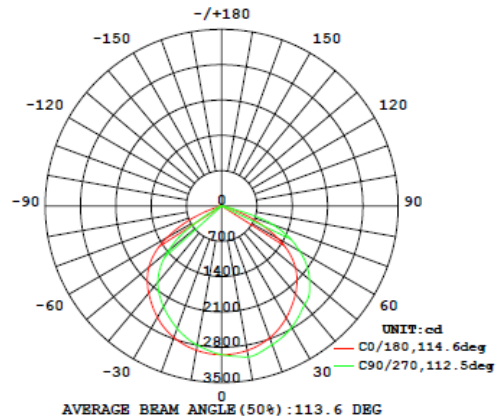

PRODUCT DIMENSIONS / PHOTOMETRIC SPECS / ILLUMINANCE AT A DISTANCE

SIDE VIEW

TECHNICAL DATA

LIGHT SPECIFICATIONS

Lumens	7868
CCT	5000K
CRI	≥82
Beam Angle	Adjustable (0° - 90°)

DRIVER

Driver Type	Constant Current
Dimmable	No

HOURS

Rated Hours	50,000

ELECTRICAL

Wattage	70W
System Watts	70W
Input Voltage	200-480V

CONSTRUCTION

Housing Material	Die-cast
Lens Material	Polycarbonate Lens
IP Rating	65

LED CHIP

Chip Brand	Seoul Semiconductor
Chip Type	COB

TEMPERATURE

Minimum Start	-40°C
Ambient Temp	40°C

DIMENSIONS & WEIGHT

Dimensions	10 5/8" x 4"
Weight	4.99 KGS

APPROVALS & LISTINGS

cETLus	4008363
DLC Listed	PA4RRVVF
IESNA	LM79