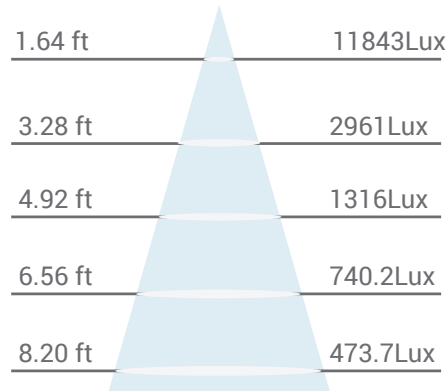

PRODUCT DIMENSIONS / PHOTOMETRIC SPECS / ILLUMINANCE AT A DISTANCE

SIDE VIEW

TECHNICAL DATA

LIGHT SPECIFICATIONS

Lumens	7868
CCT	5000K
CRI	≥82
Beam Angle	Adjustable (0° - 90°)

DRIVER

Driver Type	Constant Current
Dimmable	No

HOURS

Rated Hours	50,000

ELECTRICAL

Wattage	70W
System Watts	70W
Input Voltage	200-480V

CONSTRUCTION

Housing Material	Die-cast
Lens Material	Polycarbonate Lens
IP Rating	65

LED CHIP

Chip Brand	Seoul Semiconductor
Chip Type	COB

TEMPERATURE

Minimum Start	-40°C
Ambient Temp	40°C

DIMENSIONS & WEIGHT

Dimensions	10 5/8" x 4"
Weight	4.99 KGS

APPROVALS & LISTINGS

cETLus	4008363
DLC Listed	PA4RRVVF
IESNA	LM79