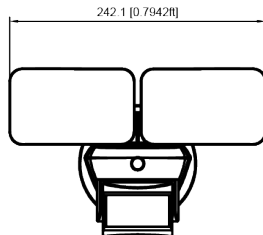

### PRODUCT DIMENSIONS

CONSTRUCTION		LED AND DRIVER SPECIFICATIONS	
Housing Material	ABS Plastic	LED (Brand)	China
Housing Color	Black	LED Design Origin	Everlight
Lens Material	Polycarbonate (PC)	LED Type	SMD 2835
Dimensions (inch/mm)	9" (W) x 6.3" (H) x 7.15" (D) 242 x 160 x 182 mm	Dimmable	No
Weight (kg/lbs)	0.8 kg / 1.75 lbs	Power Factor	0.97
Installation Method	Wall Mount	THD	<20%
Operation Range (°F/°C)	-25°C to 40°C -13°F to 104°F	Lighting Control	PIR Occupancy Sensor
Wet Location Rated	Yes	APPROVALS AND LISTINGS	
Warranty	5 years	IP Rating	IP65
		Wet Location Rated	Yes
		UL/ETL	cETLus
		Energy Star	Yes
CANDELA		ILLUMINANCE AT A DISTANCE	