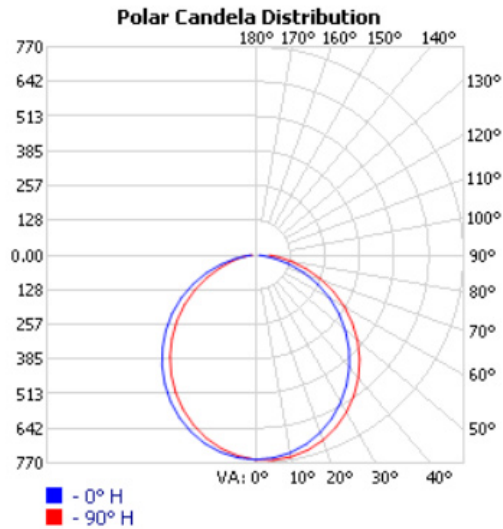

### OPTICAL SPECIFICATIONS

Lumen Output (lm) <sub>1</sub>	2000 lm	Beam Angle (°) <sub>1</sub>	110°
CCT (K) <sub>1</sub>	4000K	Projected Lifetime (L <sub>70</sub> )	50,000 hrs
CRI (Ra) <sub>1</sub>	84	Lumen Maintenance Factor	L70
Efficacy (lm/W) <sub>1</sub>	83 lm/W	Chromaticity Shift	+/- 250K

### PRODUCT DIMENSIONS

CONSTRUCTION		LED AND DRIVER SPECIFICATIONS	
Housing Material	ABS Plastic	LED (Brand)	China
Housing Color	Black	LED Design Origin	Everlight
Lens Material	Polycarbonate (PC)	LED Type	SMD 2835
Dimensions (inch/mm)	9" (W) x 6.3" (H) x 7.15" (D) 242 x 160 x 182 mm	Dimmable	No
Weight (kg/lbs)	0.8 kg / 1.75 lbs	Power Factor	0.97
Installation Method	Wall Mount	THD	<20%
Operation Range (°F/°C)	-25°C to 40°C -13°F to 104°F	Lighting Control	PIR Occupancy Sensor
Wet Location Rated	Yes	APPROVALS AND LISTINGS	
Warranty	5 years	IP Rating	IP65
		Wet Location Rated	Yes
		UL/ETL	cETLus
		Energy Star	Yes
CANDELA		ILLUMINANCE AT A DISTANCE	