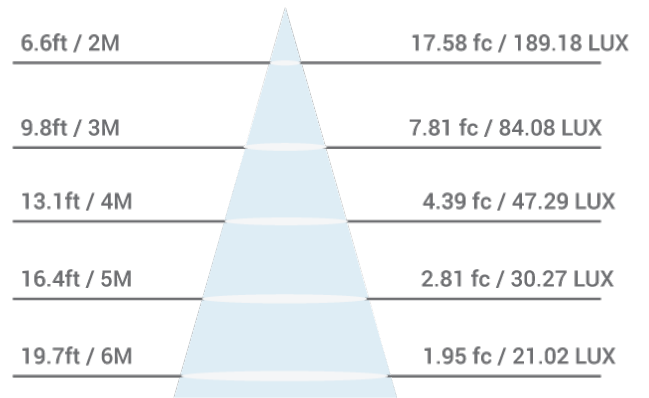

### OPTICAL SPECIFICATIONS

Lumen Output (lm) <sub>1</sub>	2000 lm	Beam Angle (°) <sub>1</sub>	110°
CCT (K) <sub>1</sub>	4000K	Projected Lifetime (L <sub>70</sub> )	50,000 hrs
CRI (Ra) <sub>1</sub>	84	Lumen Maintenance Factor	L70
Efficacy (lm/W) <sub>1</sub>	83 lm/W	Chromaticity Shift	+/- 250K

### PRODUCT DIMENSIONS

CONSTRUCTION		LED AND DRIVER SPECIFICATIONS	
Housing Material	ABS Plastic	LED (Brand)	China
Housing Color	Black	LED Design Origin	Everlight
Lens Material	Polycarbonate (PC)	LED Type	SMD 2835
Dimensions (inch/mm)	9" (W) x 6.3" (H) x 7.15" (D) 242 x 160 x 182 mm	Dimmable	No
Weight (kg/lbs)	0.8 kg / 1.75 lbs	Power Factor	0.97
Installation Method	Wall Mount	THD	<20%
Operation Range (°F/°C)	-25°C to 40°C -13°F to 104°F	Lighting Control	PIR Occupancy Sensor
Wet Location Rated	Yes	APPROVALS AND LISTINGS	
Warranty	5 years	IP Rating	IP65
		Wet Location Rated	Yes
		UL/ETL	cETLus
		Energy Star	Yes
CANDELA		ILLUMINANCE AT A DISTANCE	