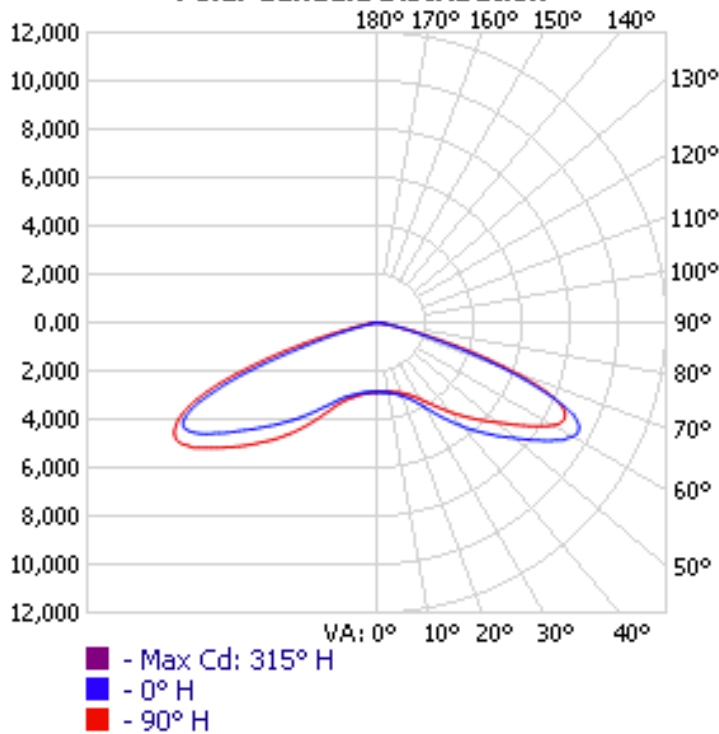

*Fixture does not include mount. Mount must be ordered separately.

OPTICAL SPECIFICATIONS

Lumen Output (lm) ₁	30600 lm	Beam Angle (°) ₁	Type V (125°x160°)
CCT (K) ₁	4000K	Projected Lifetime (L ₇₀)	50,000 hrs
CRI (Ra) ₁	80	Chromaticity Shift	±250K
Efficacy (lm/W) ₁	134 lm/W		

PRODUCT DIMENSIONS

CONSTRUCTION

Housing Material	Aluminum Alloy	Installation Method	Wall Mounted/ Square Pole Mounted/ Round Pole Mounted
Housing Color	Black	Operation Range (°F/°C)	-40°F to 113°F/-40°C to 45°C
Lens Material	Polycarbonate	Weight (Kg/Lbs)	9.4kg / 20.72lbs
Dimensions (inch/mm)	21.4" x13.5" x 4.5" / 543mm x 342mm x 115mm	Warranty	10 Years

APPROVALS AND LISTINGS

DLC Premium	P708AWRF	IP Rating	IP65
Wet Location Rated	Yes	EPA Rating	2.57ft²
UL/ETL	cETLus	BUG Rating	B5-U3-G3

LED AND DRIVER SPECIFICATIONS

LED Type	3030	Surge Protection	L/N-PE: 10KV, L-N: 6KV
Dimmable	Yes (1-10V)	Inrush Current (A)	50A/90A
Power Factor	0.9	Driver Class	Class 2
THD	15%		

PHOTOMETRICS

Polar Candela Distribution

ZONAL LUMEN SUMMARY

ZONE	LUMENS	% LAMP	% LUMINAIRE
0-30	2,801.2	8.7%	8.7%
0-40	5,726.4	17.8%	17.8%
0-60	17,585.7	54.5%	54.5%
60-90	14,525.3	45%	45%
70-100	5,527.9	17.1%	17.1%
90-120	83.0	0.3%	0.3%
0-90	32,111.0	99.5%	99.5%
90-180	149.5	0.5%	0.5%
0-180	32,260.5	100%	100%