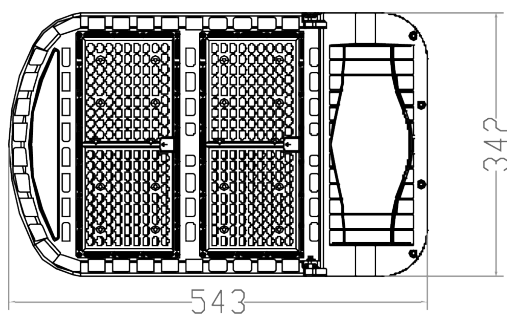

FL4-SERIES MULTI-MOUNT FLOOD LIGHT

Project	
Date	
Prepared by	
Model #	FL4-2404T5-2

OVERVIEW

The FL4-Series Flood Light represents our entry into specification grade exterior lighting. Finished in black, its sleek design and larger housing size provides an attractive look, especially when mounted on poles. Offering a wide range of mounting options, lumen packages, IES beam distribution patterns, and integrated controls, they will allow you to achieve any design requirement.

*Fixture does not include mount. Mount must be ordered separately.

OPTICAL SPECIFICATIONS

Lumen Output (lm) ₁	30600 lm	Beam Angle (°) ₁	Type V (125°x160°)
CCT (K) ₁	4000K	Projected Lifetime (L ₇₀)	50,000 hrs
CRI (Ra) ₁	80	Chromaticity Shift	±250K
Efficacy (lm/W) ₁	134 lm/W		

PRODUCT DIMENSIONS

CONSTRUCTION

Housing Material	Aluminum Alloy	Installation Method	Wall Mounted/ Square Pole Mounted/ Round Pole Mounted
Housing Color	Black	Operation Range (°F/°C)	-40°F to 113°F/-40°C to 45°C
Lens Material	Polycarbonate	Weight (Kg/Lbs)	9.4kg / 20.72lbs
Dimensions (inch/mm)	21.4" x13.5" x 4.5" / 543mm x 342mm x 115mm	Warranty	10 Years