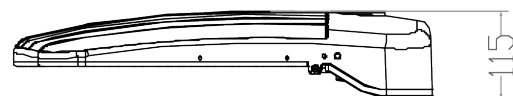

*Fixture does not include mount. Mount must be ordered separately.

OPTICAL SPECIFICATIONS

Lumen Output (lm) ₁	30600 lm	Beam Angle (°) ₁	Type V (125°x160°)
CCT (K) ₁	4000K	Projected Lifetime (L ₇₀)	50,000 hrs
CRI (Ra) ₁	80	Chromaticity Shift	±250K
Efficacy (lm/W) ₁	134 lm/W		

PRODUCT DIMENSIONS

CONSTRUCTION

Housing Material	Aluminum Alloy	Installation Method	Wall Mounted/ Square Pole Mounted/ Round Pole Mounted
Housing Color	Black	Operation Range (°F/°C)	-40°F to 113°F/-40°C to 45°C
Lens Material	Polycarbonate	Weight (Kg/Lbs)	9.4kg / 20.72lbs
Dimensions (inch/mm)	21.4" x13.5" x 4.5" / 543mm x 342mm x 115mm	Warranty	10 Years