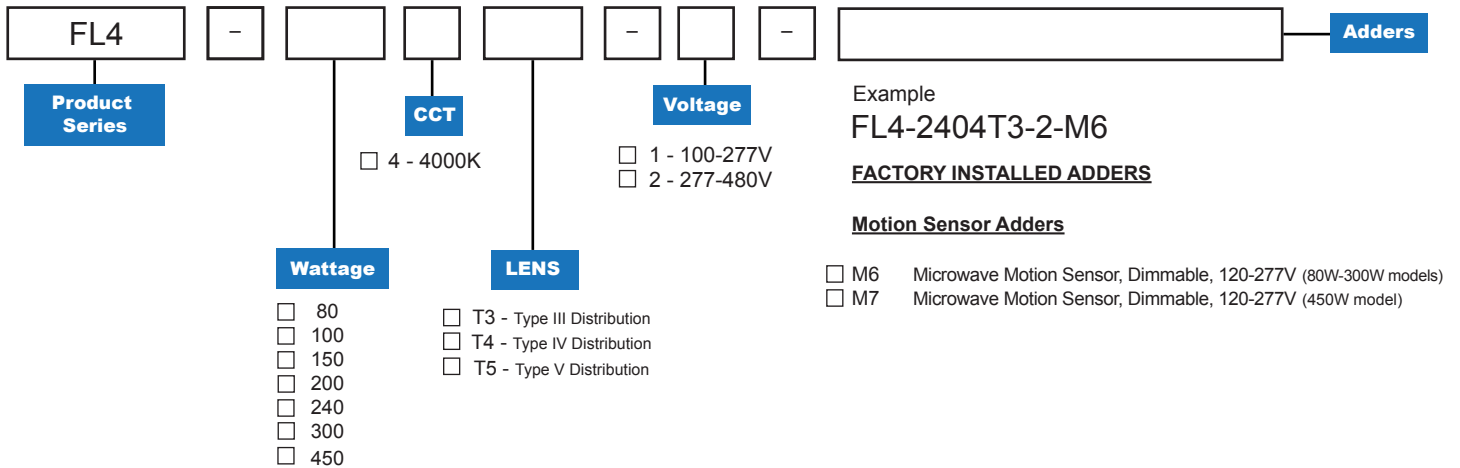

MOUNTING OPTIONS

	FL-MA4	Mounting Arm for FL4-Series Area/Flood Lights		FL-SF4	Slip Fitter for FL4-Series Area/Flood Lights
	FL-TR4	Trunnion Mount for FL4-Series Area/Flood Lights		FL-YK4	Yoke Mount for FL4-Series Area/Flood Lights

ACCESSORIES

	FL-SHIELD24	Glare Shield for FL4-Series Area/Flood Lights (200W/240W /300W models only)

PRODUCT KEY

1. Due to the special conditions of manufacturing, the typical data of optical specifications can only reflect statistical figures and do not necessarily correspond to the actual parameters of each single product which could differ from the typical data.
2. Exceeding maximum ratings for input voltage and current will cause hazardous overload and will likely destroy the LED fixture.
3. Refer to Warranty Terms & Conditions available at premiseled.com/warranty