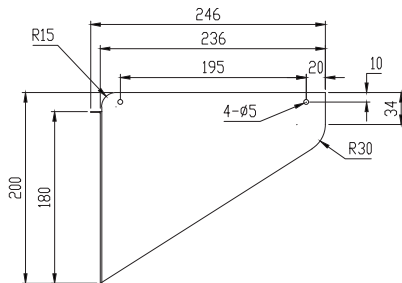

PRODUCT INFORMATION

Model #	FL-SHIELD14
Description	Glare Shield for FL4-Series Area/Flood Lights
Material	Aluminum Alloy
Compatible with	0G
Dimensions	13.5" x 3.5" x 2.9" 343mm x 90mm x 74.5mm

PRODUCT INFORMATION

Model #	FL-SHIELD24
Description	Glare Shield for FL4-Series Area/Flood Lights
Material	Aluminum Alloy
Compatible with	200W, 240W, 300W/A odels
Dimensions	13.5" x 6.1" x 4.7" 343mm x 154.5mm x 120mm

PRODUCT INFORMATION

Model #	FL-SHIELD34
Description	Glare Shield for FL4-Series Area/Flood Lights
Material	Aluminum Alloy
Compatible with	4) OWA odels
Dimensions	13.5" x 9.3" x 7.9" 343mm x 236mm x 200mm