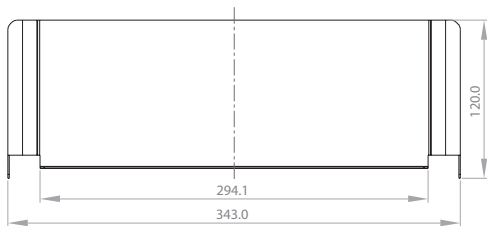

PRODUCT INFORMATION

Model #	FL-SHIELD14
Description	Glare Shield for FL4-Series Area/Flood Lights
Material	Aluminum Alloy
Compatible with	0G
Dimensions	13.5" x 3.5" x 2.9" 343mm x 90mm x 74.5mm

PRODUCT INFORMATION

Model #	FL-SHIELD24
Description	Glare Shield for FL4-Series Area/Flood Lights
Material	Aluminum Alloy
Compatible with	200W, 240W, 300W/A odels
Dimensions	13.5" x 6.1" x 4.7" 343mm x 154.5mm x 120mm

PRODUCT INFORMATION

Model #	FL-SHIELD34
Description	Glare Shield for FL4-Series Area/Flood Lights
Material	Aluminum Alloy
Compatible with	4) OWA odels
Dimensions	13.5" x 9.3" x 7.9" 343mm x 236mm x 200mm