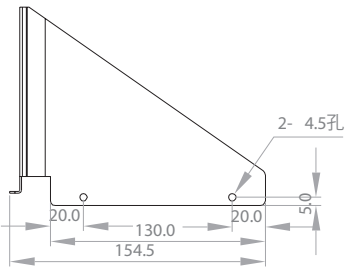

PRODUCT INFORMATION

Model #	FL-SHIELD14
Description	Glare Shield for FL4-Series Area/Flood Lights
Material	Aluminum Alloy
Compatible with	0G
Dimensions	13.5" x 3.5" x 2.9" 343mm x 90mm x 74.5mm

PRODUCT INFORMATION

Model #	FL-SHIELD24
Description	Glare Shield for FL4-Series Area/Flood Lights
Material	Aluminum Alloy
Compatible with	200W, 240W, 300W/A odels
Dimensions	13.5" x 6.1" x 4.7" 343mm x 154.5mm x 120mm

PRODUCT INFORMATION

Model #	FL-SHIELD34
Description	Glare Shield for FL4-Series Area/Flood Lights
Material	Aluminum Alloy
Compatible with	4) OWA odels
Dimensions	13.5" x 9.3" x 7.9" 343mm x 236mm x 200mm