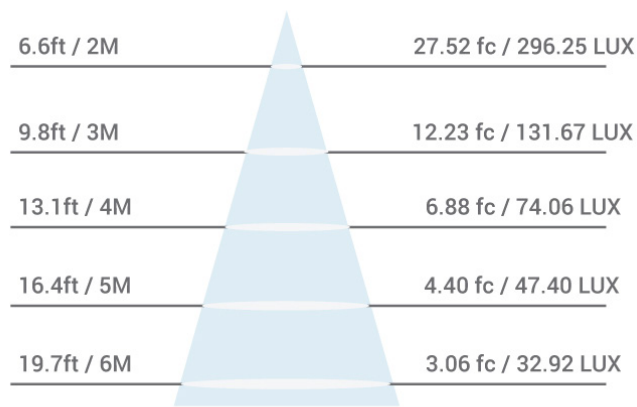

CONSTRUCTION		APPROVALS AND LISTINGS	
Housing Material	Die-cast aluminum	DLC	PLD2J0ZH6THC
Housing Color	Dark Bronze	Wet Location Rated	Yes
Lens Material	Polycarbonate		
Dimensions (inch/mm)	165 mm (L) x 245 mm (H) x 49mm (D) 6.5" (L) x 9.65" (H) x 0.6" (D)	UL/ETL	cETLus
Installation Method	Yoke	UL/ETL File Number	4008363
Operation Range (°F/°C)	-40°C to 40°C -40°F to 104°F		
IP Rating	IP65		
Warranty	5 Years		

LED AND DRIVER SPECIFICATIONS			
LED (Brand)	SMD	Output Voltage (VDC)	27±2V
LED Design Origin	Korea	Power Factor	0.9663
LED Type	2835	THD	13.04%
Dimmable	No		

CANDELA	ILLUMINANCE AT A DISTANCE

1. Due to the special conditions of manufacturing, the typical data of optical specifications can only reflect statistical figures and do not necessarily correspond to the actual parameters of each single product which could differ from the typical data.
2. Exceeding maximum ratings for input voltage and current will cause hazardous overload and will likely destroy the LED fixture.
3. Refer to Warranty Terms & Conditions available at premiseled.com/warranty