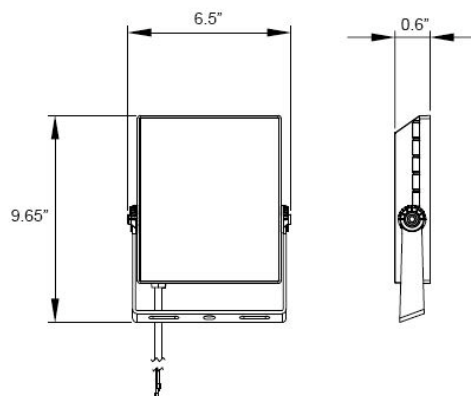

Project	
Date	
Prepared by	
Model #	FLS1-304TR-1

FLS1- SERIES ULTRA-SLIM FLOOD LIGHT

OVERVIEW

The FLS1 Ultra-Slim Flood Light series is an ultra low-profile LED flood light designed for mounting on poles or walls to illuminate building perimeters, walkways, and landscapes or for wall graze and wall wash accent lighting.

PRODUCT HIGHLIGHTS

- Ultra low-profile and light-weight design lends to versatility
- Durable polycarbonate lens
- Easily mounts on waterproof J-box
- 5 year warranty

OPTICAL SPECIFICATIONS

Lumen Output (lm) ₁	2847 lm	Beam Angle (°) ₁	95°
CCT (K) ₁	4000K	Projected Lifetime (L ₇₀)	50,000 hours
CRI (Ra) ₁	81.9	Lumen Maintenance Factor	70%
Efficacy (lm/W) ₁	99.75 lm/W		

PRODUCT DIMENSION

CONSTRUCTION		APPROVALS AND LISTINGS	
Housing Material	Die-cast aluminum	DLC	PLD2J0ZH6THC
Housing Color	Dark Bronze	Wet Location Rated	Yes
Lens Material	Polycarbonate		
Dimensions (inch/mm)	165 mm (L) x 245 mm (H) x 49mm (D) 6.5" (L) x 9.65" (H) x 0.6" (D)	UL/ETL	cETLus
Installation Method	Yoke	UL/ETL File Number	4008363
Operation Range (°F/°C)	-40°C to 40°C -40°F to 104°F		
IP Rating	IP65		
Warranty	5 Years		