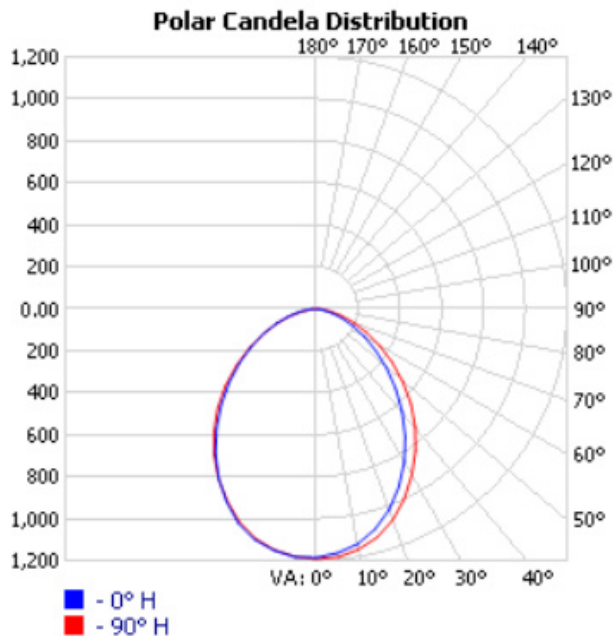

PRODUCT HIGHLIGHTS

- Ultra low-profile and light-weight design lends to versatility
- Durable polycarbonate lens
- Easily mounts on waterproof J-box
- 5 year warranty

OPTICAL SPECIFICATIONS

Lumen Output (lm) ₁	2847 lm	Beam Angle (°) ₁	95°
CCT (K) ₁	4000K	Projected Lifetime (L ₇₀)	50,000 hours
CRI (Ra) ₁	81.9	Lumen Maintenance Factor	70%
Efficacy (lm/W) ₁	99.75 lm/W		

ELECTRICAL SPECIFICATIONS

Power	30W	Current Draw at 120V _{AC} (A) ₂	0.25
Apparent Power (VA)	31VA	Current Draw at 208V _{AC} (A) ₂	0.15
System Wattage (W)	28.551W	Current Draw at 240V _{AC} (A) ₂	0.13
Input Voltage	100-277V	Current Draw at 277V _{AC} (A) ₂	0.12

PRODUCT DIMENSION

CONSTRUCTION		APPROVALS AND LISTINGS	
Housing Material	Die-cast aluminum	DLC	PLD2J0ZH6THC
Housing Color	Dark Bronze	Wet Location Rated	Yes
Lens Material	Polycarbonate		
Dimensions (inch/mm)	165 mm (L) x 245 mm (H) x 49mm (D) 6.5" (L) x 9.65" (H) x 0.6" (D)	UL/ETL	cETLus
Installation Method	Yoke	UL/ETL File Number	4008363
Operation Range (°F/°C)	-40°C to 40°C -40°F to 104°F		
IP Rating	IP65		
Warranty	5 Years		

LED AND DRIVER SPECIFICATIONS			
LED (Brand)	SMD	Output Voltage (VDC)	27±2V
LED Design Origin	Korea	Power Factor	0.9663
LED Type	2835	THD	13.04%
Dimmable	No		

CANDELA	ILLUMINANCE AT A DISTANCE
---------	---------------------------