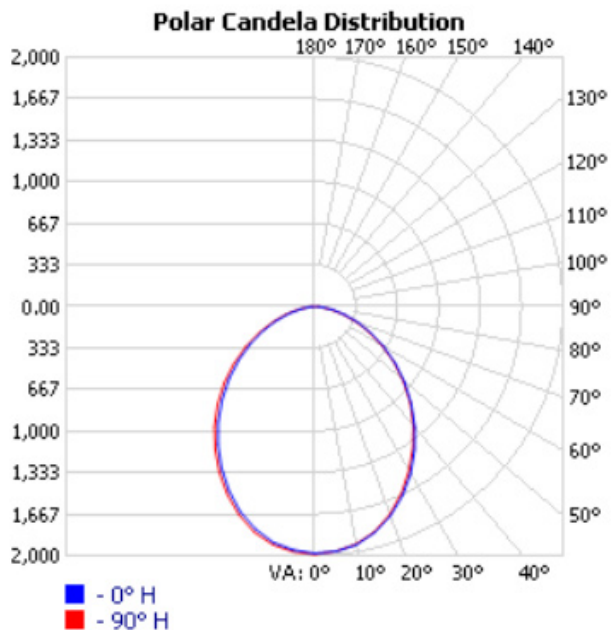

CONSTRUCTION		APPROVALS AND LISTINGS	
Housing Material	Die-cast aluminum	DLC	PLNFXV1C28Z6
Housing Color	Dark Bronze	Wet Location Rated	Yes
Lens Material	Polycarbonate		
Dimensions (inch/mm)	220 mm (L) x 320 mm (H) x 51 mm (D) 8.66" (L) x 12.6" (H) x 2" (D)	UL/ETL	cETLus
Installation Method	Yoke	UL/ETL File Number	4008363
Operation Range (°F/°C)	-40°C to 40°C -40°F to 104°F		
IP Rating	IP65		
Warranty	5 Years		

LED AND DRIVER SPECIFICATIONS			
LED (Brand)	SMD	Output Voltage (VDC)	27±2V
LED Design Origin	Korea	Power Factor	0.925
LED Type	2835	THD	13.07%
Dimmable	No		

CANDELA	ILLUMINANCE AT A DISTANCE

1. Due to the special conditions of manufacturing, the typical data of optical specifications can only reflect statistical figures and do not necessarily correspond to the actual parameters of each single product which could differ from the typical data.
2. Exceeding maximum ratings for input voltage and current will cause hazardous overload and will likely destroy the LED fixture.
3. Refer to Warranty Terms & Conditions available at premiseled.com/warranty