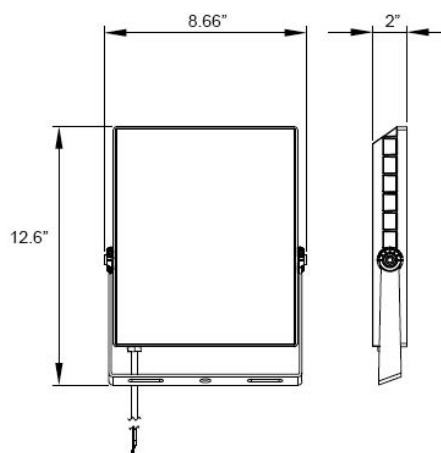

Project	
Date	
Prepared by	
Model #	FLS1-504TR-1

FLS1- SERIES ULTRA-SLIM FLOOD LIGHT

OVERVIEW

The FLS1 Ultra-Slim Flood Light series is an ultra low-profile LED flood light designed for mounting on poles or walls to illuminate building perimeters, walkways, and landscapes or for wall graze and wall wash accent lighting.

PRODUCT HIGHLIGHTS

- Ultra low-profile and light-weight design lends to versatility
- Durable polycarbonate lens
- Easily mounts on waterproof J-box
- 5 year warranty

OPTICAL SPECIFICATIONS

Lumen Output (lm) ₁	4700 lm	Beam Angle (°) ₁	95°
CCT (K) ₁	4000K	Projected Lifetime (L ₇₀)	50,000 hours
CRI (Ra) ₁	82.4	Lumen Maintenance Factor	70%
Efficacy (lm/W) ₁	96 lm/W		

PRODUCT DIMENSION

CONSTRUCTION		APPROVALS AND LISTINGS	
Housing Material	Die-cast aluminum	DLC	PLNFXV1C28Z6
Housing Color	Dark Bronze	Wet Location Rated	Yes
Lens Material	Polycarbonate		
Dimensions (inch/mm)	220 mm (L) x 320 mm (H) x 51 mm (D) 8.66" (L) x 12.6" (H) x 2" (D)	UL/ETL	cETLus
Installation Method	Yoke	UL/ETL File Number	4008363
Operation Range (°F/°C)	-40°C to 40°C -40°F to 104°F		
IP Rating	IP65		
Warranty	5 Years		