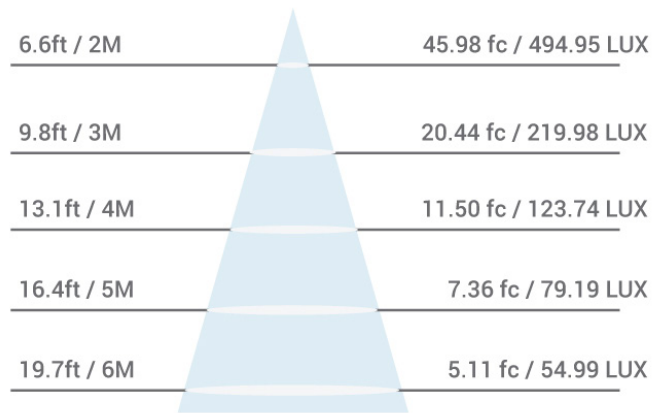

CONSTRUCTION		APPROVALS AND LISTINGS	
Housing Material	Die-cast aluminum	DLC	PLNFXV1C28Z6
Housing Color	Dark Bronze	Wet Location Rated	Yes
Lens Material	Polycarbonate		
Dimensions (inch/mm)	220 mm (L) x 320 mm (H) x 51 mm (D) 8.66" (L) x 12.6" (H) x 2" (D)	UL/ETL	cETLus
Installation Method	Yoke	UL/ETL File Number	4008363
Operation Range (°F/°C)	-40°C to 40°C -40°F to 104°F		
IP Rating	IP65		
Warranty	5 Years		

LED AND DRIVER SPECIFICATIONS			
LED (Brand)	SMD	Output Voltage (VDC)	27±2V
LED Design Origin	Korea	Power Factor	0.925
LED Type	2835	THD	13.07%
Dimmable	No		

CANDELA	ILLUMINANCE AT A DISTANCE

1. Due to the special conditions of manufacturing, the typical data of optical specifications can only reflect statistical figures and do not necessarily correspond to the actual parameters of each single product which could differ from the typical data.
2. Exceeding maximum ratings for input voltage and current will cause hazardous overload and will likely destroy the LED fixture.
3. Refer to Warranty Terms & Conditions available at premiseled.com/warranty