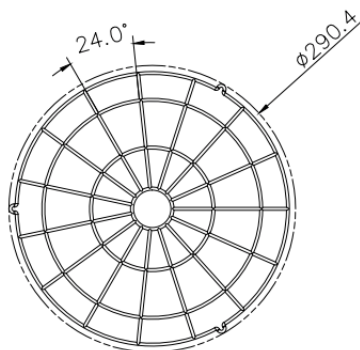

PRODUCT INFORMATION	
Model #	HB-JB2X1
Description	Junction Box for HBX1-series 300W models
Material	Die Cast Aluminum
Dimensions	4.67" x 4.26" with 3.74" profile 118.7mm x 108.3mm with 95mm profile

Project	
Date	
Prepared by	
Model #	

HBX1-SERIES ACCESSORIES

PRODUCT INFORMATION	
Model #	HB-WG1X1
Description	Wire Guard for HBX1-series 100W, 150W, 230W models
Material	Metal
Dimensions	Ø10.3" x 1.33" profile Ø263.09mm x 33.8mm profile

PRODUCT INFORMATION	
Model #	HB-WG2X1
Description	Wire Guard for HBX1-series 300W models
Material	Metal
Dimensions	Ø11.43" x 1.33" profile Ø290.4mm x 33.8mm profile

Project	
Date	
Prepared by	
Model #	

HBX1-SERIES ACCESSORIES

PRODUCT INFORMATION	
Model #	HB-34NPTAX1
Description	3/4" NPT Adaptor For All Highbays
Material	Die Cast Aluminum
Dimensions	Ø1.37" x 1.18" with 0.78" thread height Ø35mm x 30mm x 20mm thread height

PRODUCT INFORMATION	
Model #	HB-YKX1
Description	Yoke Mount Attachment for HBX1 High Bays
Material	Steel
Dimensions	Exterior dimensions: 7.22" x 9.49" (183.5mm x 241mm) Mounting dimensions: Centre Hole: Ø0.91" (Ø23mm) Side Hole Spacing: 4.33" (110mm)