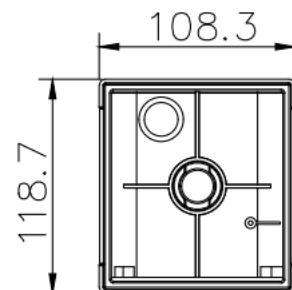

Project	
Date	
Prepared by	
Model #	

HBX1-SERIES ACCESSORIES

PRODUCT INFORMATION	
Model #	HB-JB1X1
Description	Junction Box for HBX1 100W, 150W & 230W models
Material	Die Cast Aluminum
Dimensions	4.08" x 3.73" with 3.8" profile 103.8mm x 94.8mm with 96mm profile

PRODUCT INFORMATION	
Model #	HB-JB2X1
Description	Junction Box for HBX1-series 300W models
Material	Die Cast Aluminum
Dimensions	4.67" x 4.26" with 3.74" profile 118.7mm x 108.3mm with 95mm profile

Project	
Date	
Prepared by	
Model #	

HBX1-SERIES ACCESSORIES

PRODUCT INFORMATION	
Model #	HB-WG1X1
Description	Wire Guard for HBX1-series 100W, 150W, 230W models
Material	Metal
Dimensions	Ø10.3" x 1.33" profile Ø263.09mm x 33.8mm profile

PRODUCT INFORMATION	
Model #	HB-WG2X1
Description	Wire Guard for HBX1-series 300W models
Material	Metal
Dimensions	Ø11.43" x 1.33" profile Ø290.4mm x 33.8mm profile

PRODUCT INFORMATION	
Model #	HB-YKX1
Description	Yoke Mount Attachment for HBX1 High Bays
Material	Steel
Dimensions	Exterior dimensions: 7.22" x 9.49" (183.5mm x 241mm) Mounting dimensions: Centre Hole: Ø0.91" (Ø23mm) Side Hole Spacing: 4.33" (110mm)