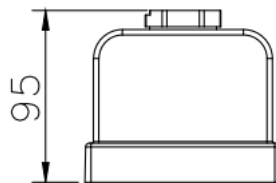

Project	
Date	
Prepared by	
Model #	

HBX1-SERIES ACCESSORIES

PRODUCT INFORMATION	
Model #	HB-JB1X1
Description	Junction Box for HBX1 100W, 150W & 230W models
Material	Die Cast Aluminum
Dimensions	4.08" x 3.73" with 3.8" profile 103.8mm x 94.8mm with 96mm profile

PRODUCT INFORMATION	
Model #	HB-JB2X1
Description	Junction Box for HBX1-series 300W models
Material	Die Cast Aluminum
Dimensions	4.67" x 4.26" with 3.74" profile 118.7mm x 108.3mm with 95mm profile

Project	
Date	
Prepared by	
Model #	

HBX1-SERIES ACCESSORIES

PRODUCT INFORMATION	
Model #	HB-WG1X1
Description	Wire Guard for HBX1-series 100W, 150W, 230W models
Material	Metal
Dimensions	Ø10.3" x 1.33" profile Ø263.09mm x 33.8mm profile

PRODUCT INFORMATION	
Model #	HB-WG2X1
Description	Wire Guard for HBX1-series 300W models
Material	Metal
Dimensions	Ø11.43" x 1.33" profile Ø290.4mm x 33.8mm profile

PRODUCT INFORMATION	
Model #	HB-YKX1
Description	Yoke Mount Attachment for HBX1 High Bays
Material	Steel
Dimensions	Exterior dimensions: 7.22" x 9.49" (183.5mm x 241mm) Mounting dimensions: Centre Hole: Ø0.91" (Ø23mm) Side Hole Spacing: 4.33" (110mm)