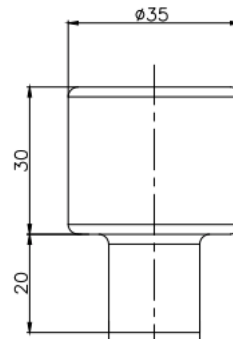

PRODUCT INFORMATION	
Model #	HB-JB2X1
Description	Junction Box for HBX1-series 300W models
Material	Die Cast Aluminum
Dimensions	4.67" x 4.26" with 3.74" profile 118.7mm x 108.3mm with 95mm profile

Project	
Date	
Prepared by	
Model #	

HBX1-SERIES ACCESSORIES

PRODUCT INFORMATION	
Model #	HB-WG1X1
Description	Wire Guard for HBX1-series 100W, 150W, 230W models
Material	Metal
Dimensions	Ø10.3" x 1.33" profile Ø263.09mm x 33.8mm profile

PRODUCT INFORMATION	
Model #	HB-WG2X1
Description	Wire Guard for HBX1-series 300W models
Material	Metal
Dimensions	Ø11.43" x 1.33" profile Ø290.4mm x 33.8mm profile

Project	
Date	
Prepared by	
Model #	

HBX1-SERIES ACCESSORIES

PRODUCT INFORMATION	
Model #	HB-34NPTAX1
Description	3/4" NPT Adaptor For All Highbays
Material	Die Cast Aluminum
Dimensions	Ø1.37" x 1.18" with 0.78" thread height Ø35mm x 30mm x 20mm thread height

PRODUCT INFORMATION	
Model #	HB-YKX1
Description	Yoke Mount Attachment for HBX1 High Bays
Material	Steel
Dimensions	Exterior dimensions: 7.22" x 9.49" (183.5mm x 241mm) Mounting dimensions: Centre Hole: Ø0.91" (Ø23mm) Side Hole Spacing: 4.33" (110mm)