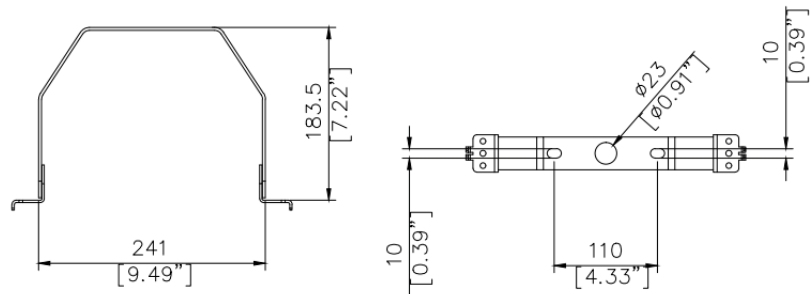

HBX1-SERIES ACCESSORIES

PRODUCT INFORMATION	
Model #	HB-WG1X1
Description	Wire Guard for HBX1-series 100W, 150W, 230W models
Material	Metal
Dimensions	Ø10.3" x 1.33" profile Ø263.09mm x 33.8mm profile

PRODUCT INFORMATION	
Model #	HB-WG2X1
Description	Wire Guard for HBX1-series 300W models
Material	Metal
Dimensions	Ø11.43" x 1.33" profile Ø290.4mm x 33.8mm profile

Project	
Date	
Prepared by	
Model #	

HBX1-SERIES ACCESSORIES

PRODUCT INFORMATION	
Model #	HB-34NPTAX1
Description	3/4" NPT Adaptor For All Highbays
Material	Die Cast Aluminum
Dimensions	Ø1.37" x 1.18" with 0.78" thread height Ø35mm x 30mm x 20mm thread height

PRODUCT INFORMATION	
Model #	HB-YKX1
Description	Yoke Mount Attachment for HBX1 High Bays
Material	Steel
Dimensions	Exterior dimensions: 7.22" x 9.49" (183.5mm x 241mm) Mounting dimensions: Centre Hole: Ø0.91" (Ø23mm) Side Hole Spacing: 4.33" (110mm)

PRODUCT INFORMATION	
Model #	HB-EYEBOLT
Description	Eyebolt for HBX1 Highbay
Material	Steel
Use	For suspending High Bay
Dimensions	2" L x 0.0313" W x 2.75" H 50.8 mm L x 0.795 mm W x 69.85 mm H