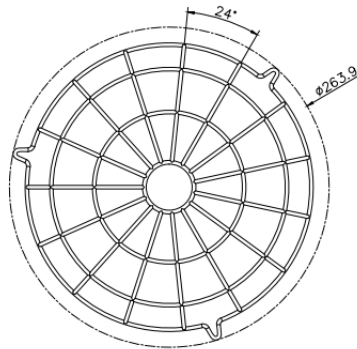

PRODUCT INFORMATION	
Model #	HB-JB2X1
Description	Junction Box for HBX1-series 300W models
Material	Die Cast Aluminum
Dimensions	4.67" x 4.26" with 3.74" profile 118.7mm x 108.3mm with 95mm profile

Project	
Date	
Prepared by	
Model #	

HBX1-SERIES ACCESSORIES

PRODUCT INFORMATION	
Model #	HB-WG1X1
Description	Wire Guard for HBX1-series 100W, 150W, 230W models
Material	Metal
Dimensions	Ø10.3" x 1.33" profile Ø263.09mm x 33.8mm profile

PRODUCT INFORMATION	
Model #	HB-WG2X1
Description	Wire Guard for HBX1-series 300W models
Material	Metal
Dimensions	Ø11.43" x 1.33" profile Ø290.4mm x 33.8mm profile

Project	
Date	
Prepared by	
Model #	

HBX1-SERIES ACCESSORIES

PRODUCT INFORMATION	
Model #	HB-34NPTAX1
Description	3/4" NPT Adaptor For All Highbays
Material	Die Cast Aluminum
Dimensions	Ø1.37" x 1.18" with 0.78" thread height Ø35mm x 30mm x 20mm thread height

PRODUCT INFORMATION	
Model #	HB-YKX1
Description	Yoke Mount Attachment for HBX1 High Bays
Material	Steel
Dimensions	Exterior dimensions: 7.22" x 9.49" (183.5mm x 241mm) Mounting dimensions: Centre Hole: Ø0.91" (Ø23mm) Side Hole Spacing: 4.33" (110mm)