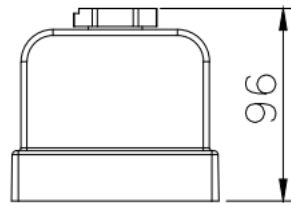

Project	
Date	
Prepared by	
Model #	

HBX1-SERIES ACCESSORIES

PRODUCT INFORMATION	
Model #	HB-JB1X1
Description	Junction Box for HBX1 100W, 150W & 230W models
Material	Die Cast Aluminum
Dimensions	4.08" x 3.73" with 3.8" profile 103.8mm x 94.8mm with 96mm profile

PRODUCT INFORMATION	
Model #	HB-JB2X1
Description	Junction Box for HBX1-series 300W models
Material	Die Cast Aluminum
Dimensions	4.67" x 4.26" with 3.74" profile 118.7mm x 108.3mm with 95mm profile

Project	
Date	
Prepared by	
Model #	

HBX1-SERIES ACCESSORIES

PRODUCT INFORMATION	
Model #	HB-WG1X1
Description	Wire Guard for HBX1-series 100W, 150W, 230W models
Material	Metal
Dimensions	Ø10.3" x 1.33" profile Ø263.09mm x 33.8mm profile

PRODUCT INFORMATION	
Model #	HB-WG2X1
Description	Wire Guard for HBX1-series 300W models
Material	Metal
Dimensions	Ø11.43" x 1.33" profile Ø290.4mm x 33.8mm profile

PRODUCT INFORMATION	
Model #	HB-YKX1
Description	Yoke Mount Attachment for HBX1 High Bays
Material	Steel
Dimensions	Exterior dimensions: 7.22" x 9.49" (183.5mm x 241mm) Mounting dimensions: Centre Hole: Ø0.91" (Ø23mm) Side Hole Spacing: 4.33" (110mm)