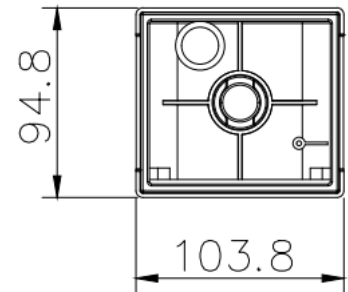

Project	
Date	
Prepared by	
Model #	

HBX1-SERIES ACCESSORIES

PRODUCT INFORMATION	
Model #	HB-JB1X1
Description	Junction Box for HBX1 100W, 150W & 230W models
Material	Die Cast Aluminum
Dimensions	4.08" x 3.73" with 3.8" profile 103.8mm x 94.8mm with 96mm profile

PRODUCT INFORMATION	
Model #	HB-JB2X1
Description	Junction Box for HBX1-series 300W models
Material	Die Cast Aluminum
Dimensions	4.67" x 4.26" with 3.74" profile 118.7mm x 108.3mm with 95mm profile

Project	
Date	
Prepared by	
Model #	

HBX1-SERIES ACCESSORIES

PRODUCT INFORMATION	
Model #	HB-WG1X1
Description	Wire Guard for HBX1-series 100W, 150W, 230W models
Material	Metal
Dimensions	Ø10.3" x 1.33" profile Ø263.09mm x 33.8mm profile

PRODUCT INFORMATION	
Model #	HB-WG2X1
Description	Wire Guard for HBX1-series 300W models
Material	Metal
Dimensions	Ø11.43" x 1.33" profile Ø290.4mm x 33.8mm profile

PRODUCT INFORMATION	
Model #	HB-YKX1
Description	Yoke Mount Attachment for HBX1 High Bays
Material	Steel
Dimensions	Exterior dimensions: 7.22" x 9.49" (183.5mm x 241mm) Mounting dimensions: Centre Hole: Ø0.91" (Ø23mm) Side Hole Spacing: 4.33" (110mm)