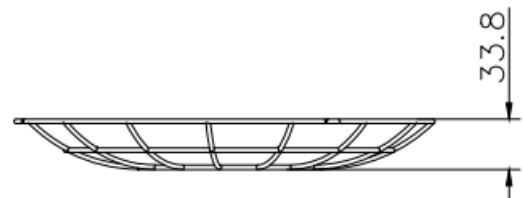

PRODUCT INFORMATION	
Model #	HB-JB2X1
Description	Junction Box for HBX1-series 300W models
Material	Die Cast Aluminum
Dimensions	4.67" x 4.26" with 3.74" profile 118.7mm x 108.3mm with 95mm profile

Project	
Date	
Prepared by	
Model #	

HBX1-SERIES ACCESSORIES

PRODUCT INFORMATION	
Model #	HB-WG1X1
Description	Wire Guard for HBX1-series 100W, 150W, 230W models
Material	Metal
Dimensions	Ø10.3" x 1.33" profile Ø263.09mm x 33.8mm profile

PRODUCT INFORMATION	
Model #	HB-WG2X1
Description	Wire Guard for HBX1-series 300W models
Material	Metal
Dimensions	Ø11.43" x 1.33" profile Ø290.4mm x 33.8mm profile

Project	
Date	
Prepared by	
Model #	

HBX1-SERIES ACCESSORIES

PRODUCT INFORMATION	
Model #	HB-34NPTAX1
Description	3/4" NPT Adaptor For All Highbays
Material	Die Cast Aluminum
Dimensions	Ø1.37" x 1.18" with 0.78" thread height Ø35mm x 30mm x 20mm thread height

PRODUCT INFORMATION	
Model #	HB-YKX1
Description	Yoke Mount Attachment for HBX1 High Bays
Material	Steel
Dimensions	Exterior dimensions: 7.22" x 9.49" (183.5mm x 241mm) Mounting dimensions: Centre Hole: Ø0.91" (Ø23mm) Side Hole Spacing: 4.33" (110mm)