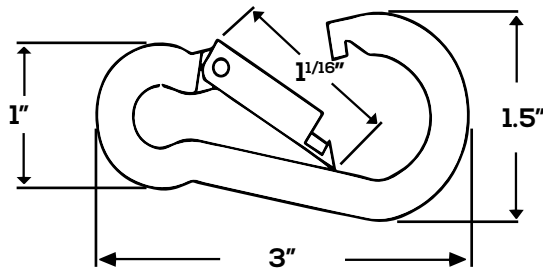

Project	
Date	
Prepared by	
Model #	

HBX1-SERIES ACCESSORIES

PRODUCT INFORMATION	
Model #	HB-34NPTAX1
Description	3/4" NPT Adaptor For All Highbays
Material	Die Cast Aluminum
Dimensions	Ø1.37" x 1.18" with 0.78" thread height Ø35mm x 30mm x 20mm thread height

PRODUCT INFORMATION	
Model #	HB-YKX1
Description	Yoke Mount Attachment for HBX1 High Bays
Material	Steel
Dimensions	Exterior dimensions: 7.22" x 9.49" (183.5mm x 241mm) Mounting dimensions: Centre Hole: Ø0.91" (Ø23mm) Side Hole Spacing: 4.33" (110mm)

Project	
Date	
Prepared by	
Model #	

HBX1-SERIES ACCESSORIES

PRODUCT INFORMATION	
Model #	HB-CARABINER
Description	Carabiner for HBX1 Highbay
Material	Steel
Use	For suspending High Bay
Dimensions	1.5" L x 0.0313" W x 3" H 38.1 mm L x 0.795 mm W x 76.2 mm H

PRODUCT INFORMATION	
Model #	HB-EYEBOLT
Description	Eyebolt for HBX1 Highbay
Material	Steel
Use	For suspending High Bay
Dimensions	2" L x 0.0313" W x 2.75" H 50.8 mm L x 0.795 mm W x 69.85 mm H