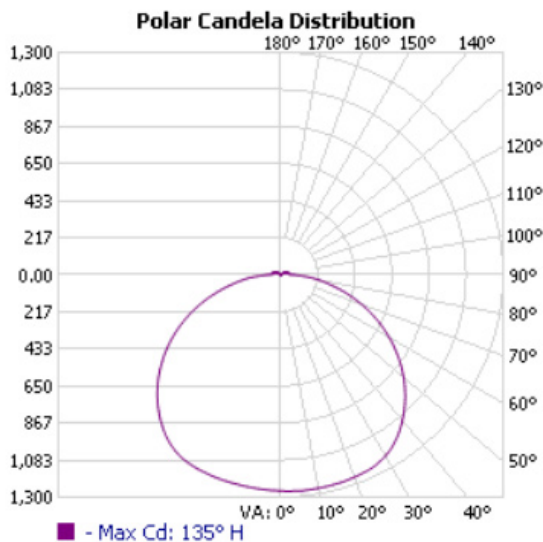

CONSTRUCTION		APPROVALS AND LISTINGS	
Housing Material	Aluminum	DLC Premium	PLDRAPSYVY7K
Housing Color	Bronze	Wet Location Rated	Yes
Lens Material	Polycarbonate (PC)	IP Rating	IP65
Dimensions (inch/mm)	8.5" x 8.5" x 3.26" (216 x 216 x 83 mm)	UL/ETL	cULus
		UL/ETL File Number	E473127
Weight	1.5 kg / 3.3 lbs	<table border="1"> <thead> <tr> <th colspan="2">Rated Lifetime¹</th> </tr> </thead> <tbody> <tr> <td>Models</td> <td>Lumen Output = 70% of Initial (L₇₀)²</td> </tr> <tr> <td>CF4-X04-1</td> <td>>50,000 hrs</td> </tr> </tbody> </table>	
Installation Method	Surface Mount Pendant Mount	1. Rated Lifetime projected the time need for the fixture to drop its lumen output to 70% of its initial value, which was measured based on IESNA LM-79-80 luminaire test report. 2. Calculations based on TM-21 Projection and IESNA LM-80-08 LED test report, estimated rated lifetime (hours) at TA=25oC (ambient temperature)	
Operation Range (°F/°C)	-40°C to 40°C / -40°F to 104°F		
Warranty	10 years		

LED AND DRIVER SPECIFICATIONS			
LED (Brand)	Samsung	THD	20%
LED Design Origin	South Korea	Surge Protection	2kV
LED Type	SMD 2835	Inrush Current (A)	50A
Dimmable	Yes (1-10VDC)	Driver Class	Class 2
Out Voltage (VDC)	35-52VDC	Driver Feature	All-around protection: OVP (Over-Voltage Protection), OTP (Over-Temperature Protection), SCP (Short Circuit Protection)
Power Factor	>0.9712		

CANDELA	ILLUMINANCE AT A DISTANCE

1. Due to the special conditions of manufacturing, the typical data of optical specifications can only reflect statistical figures and do not necessarily correspond to the actual parameters of each single product which could differ from the typical data.
2. Exceeding maximum ratings for input voltage and current will cause hazardous overload and will likely destroy the LED fixture.
3. Refer to Warranty Terms & Conditions available at premiseled.com/warranty