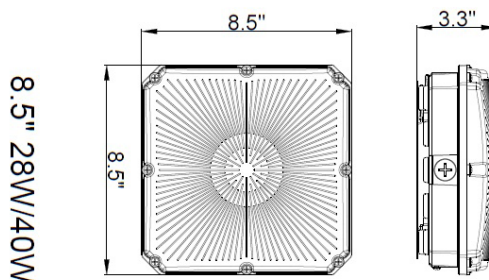

PRODUCT DIMENSION

CONSTRUCTION		APPROVALS AND LISTINGS							
Housing Material	Aluminum	DLC Premium	PLDRAPSYVY7K						
Housing Color	Bronze	Wet Location Rated	Yes						
Lens Material	Polycarbonate (PC)	IP Rating	IP65						
Dimensions (inch/mm)	8.5" x 8.5" x 3.26" (216 x 216 x 83 mm)	UL/ETL	cULus						
		UL/ETL File Number	E473127						
Weight	1.5 kg / 3.3 lbs	<table border="1"> <thead> <tr> <th colspan="2">Rated Lifetime¹</th> </tr> </thead> <tbody> <tr> <td>Models</td> <td>Lumen Output = 70% of Initial (L₇₀)²</td> </tr> <tr> <td>CF4-X04-1</td> <td>>50,000 hrs</td> </tr> </tbody> </table>		Rated Lifetime ¹		Models	Lumen Output = 70% of Initial (L ₇₀) ²	CF4-X04-1	>50,000 hrs
Rated Lifetime ¹									
Models	Lumen Output = 70% of Initial (L ₇₀) ²								
CF4-X04-1	>50,000 hrs								
Installation Method	Surface Mount Pendant Mount	<p>1. Rated Lifetime projected the time need for the fixture to drop its lumen output to 70% of its initial value, which was measured based on IESNA LM-79-80 luminaire test report.</p> <p>2. Calculations based on TM-21 Projection and IESNA LM-80-08 LED test report, estimated rated lifetime (hours) at TA=25oC (ambient temperature)</p>							
Operation Range (°F/°C)	-40°C to 40°C / -40°F to 104°F								
Warranty	10 years								