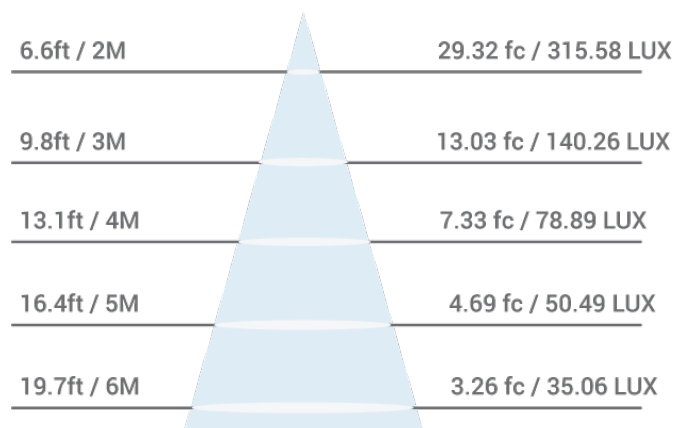

CONSTRUCTION		APPROVALS AND LISTINGS	
Housing Material	Aluminum	DLC Premium	PLDRAPSYVY7K
Housing Color	Bronze	Wet Location Rated	Yes
Lens Material	Polycarbonate (PC)	IP Rating	IP65
Dimensions (inch/mm)	8.5" x 8.5" x 3.26" (216 x 216 x 83 mm)	UL/ETL	cULus
		UL/ETL File Number	E473127
Weight	1.5 kg / 3.3 lbs	<table border="1"> <thead> <tr> <th colspan="2">Rated Lifetime¹</th> </tr> </thead> <tbody> <tr> <td>Models</td> <td>Lumen Output = 70% of Initial (L₇₀)²</td> </tr> <tr> <td>CF4-X04-1</td> <td>>50,000 hrs</td> </tr> </tbody> </table>	
Installation Method	Surface Mount Pendant Mount	1. Rated Lifetime projected the time need for the fixture to drop its lumen output to 70% of its initial value, which was measured based on IESNA LM-79-80 luminaire test report. 2. Calculations based on TM-21 Projection and IESNA LM-80-08 LED test report, estimated rated lifetime (hours) at TA=25oC (ambient temperature)	
Operation Range (°F/°C)	-40°C to 40°C / -40°F to 104°F		
Warranty	10 years		

LED AND DRIVER SPECIFICATIONS			
LED (Brand)	Samsung	THD	20%
LED Design Origin	South Korea	Surge Protection	2kV
LED Type	SMD 2835	Inrush Current (A)	50A
Dimmable	Yes (1-10VDC)	Driver Class	Class 2
Out Voltage (VDC)	35-52VDC	Driver Feature	All-around protection: OVP (Over-Voltage Protection), OTP (Over-Temperature Protection), SCP (Short Circuit Protection)
Power Factor	>0.9712		

CANDELA	ILLUMINANCE AT A DISTANCE

1. Due to the special conditions of manufacturing, the typical data of optical specifications can only reflect statistical figures and do not necessarily correspond to the actual parameters of each single product which could differ from the typical data.
2. Exceeding maximum ratings for input voltage and current will cause hazardous overload and will likely destroy the LED fixture.
3. Refer to Warranty Terms & Conditions available at premiseled.com/warranty