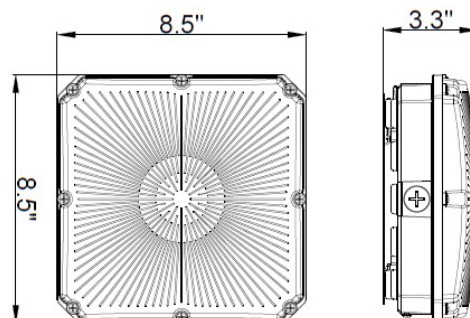

CONSTRUCTION		APPROVALS AND LISTINGS							
Housing Material	Aluminum	DLC Premium	PMD5S47F						
Housing Color	Bronze	Wet Location Rated	Yes						
Lens Material	Polycarbonate (PC)	IP Rating	IP65						
Dimensions (inch/mm)	8.5" x 8.5" x 3.26" (216 x 216 x 83 mm)	UL/ETL	cULus						
Weight	1.5 kg / 3.3 lbs	UL/ETL File Number	E473127						
Installation Method	Surface Mount Pendant Mount	<table border="1"> <thead> <tr> <th colspan="2">Rated Lifetime¹</th> </tr> <tr> <th>Models</th> <th>Lumen Output = 70% of Initial (L₇₀)²</th> </tr> </thead> <tbody> <tr> <td>CF4-X04-1</td> <td>>50,000 hrs</td> </tr> </tbody> </table>		Rated Lifetime ¹		Models	Lumen Output = 70% of Initial (L ₇₀) ²	CF4-X04-1	>50,000 hrs
Rated Lifetime ¹									
Models	Lumen Output = 70% of Initial (L ₇₀) ²								
CF4-X04-1	>50,000 hrs								
Operation Range (°F/°C)	-40°C to 40°C / -40°F to 104°F	<p>1. Rated Lifetime projected the time need for the fixture to drop its lumen output to 70% of its initial value, which was measured based on IESNA LM-79-80 luminaire test report.</p> <p>2. Calculations based on TM-21 Projection and IESNA LM-80-08 LED test report, estimated rated lifetime (hours) at TA=25oC (ambient temperature)</p>							
Warranty	10 years								