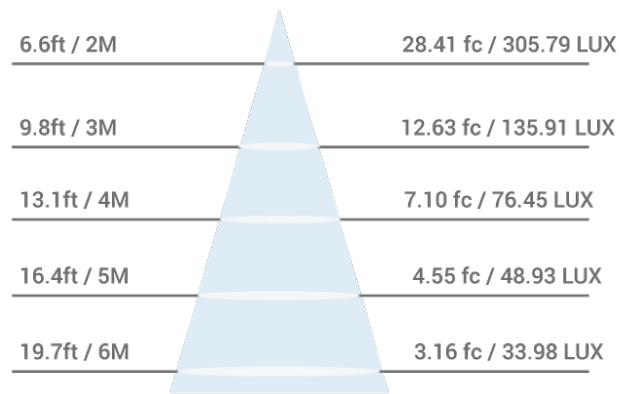

CONSTRUCTION		APPROVALS AND LISTINGS	
Housing Material	Aluminum	DLC Premium	PMD5S47F
Housing Color	Bronze	Wet Location Rated	Yes
Lens Material	Polycarbonate (PC)	IP Rating	IP65
Dimensions (inch/mm)	8.5" x 8.5" x 3.26" (216 x 216 x 83 mm)	UL/ETL	cULus
Weight	1.5 kg / 3.3 lbs	UL/ETL File Number	E473127
Installation Method	Surface Mount Pendant Mount	<table border="1"> <thead> <tr> <th colspan="2">Rated Lifetime¹</th> </tr> <tr> <th>Models</th> <th>Lumen Output = 70% of Initial (L₇₀)²</th> </tr> </thead> <tbody> <tr> <td>CF4-X04-1</td> <td>>50,000 hrs</td> </tr> </tbody> </table>	
Operation Range (°F/°C)	-40°C to 40°C / -40°F to 104°F	1. Rated Lifetime projected the time need for the fixture to drop its lumen output to 70% of its initial value, which was measured based on IESNA LM-79-80 luminaire test report. 2. Calculations based on TM-21 Projection and IESNA LM-80-08 LED test report, estimated rated lifetime (hours) at TA=25oC (ambient temperature)	
Warranty	10 years		

LED AND DRIVER SPECIFICATIONS			
LED (Brand)	Samsung	THD	11.87%
LED Design Origin	South Korea	Surge Protection	2kV
LED Type	SMD 2835	Inrush Current (A)	40A
Dimmable	Yes (1-10VDC)	Driver Class	Class 2
Out Voltage (VDC)	35-52VDC	Driver Feature	All-around protection: OVP (Over-Voltage Protection), OTP (Over-Temperature Protection), SCP (Short Circuit Protection)
Power Factor	>0.88		

CANDELA	ILLUMINANCE AT A DISTANCE

1. Due to the special conditions of manufacturing, the typical data of optical specifications can only reflect statistical figures and do not necessarily correspond to the actual parameters of each single product which could differ from the typical data.
2. Exceeding maximum ratings for input voltage and current will cause hazardous overload and will likely destroy the LED fixture.
3. Refer to Warranty Terms & Conditions available at premiseled.com/warranty