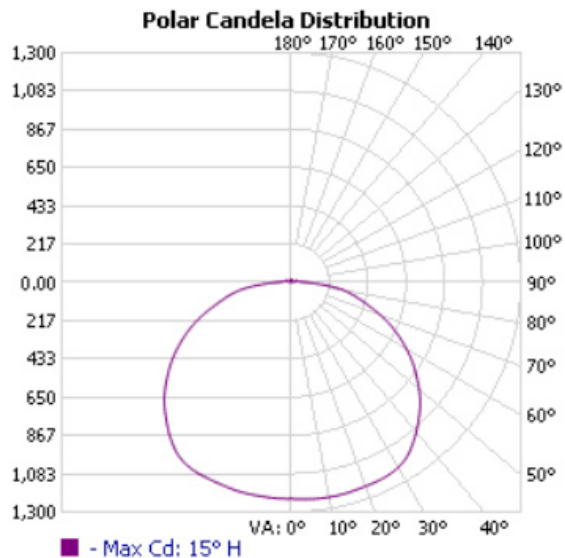

CONSTRUCTION		APPROVALS AND LISTINGS	
Housing Material	Aluminum	DLC Premium	PMD5S47F
Housing Color	Bronze	Wet Location Rated	Yes
Lens Material	Polycarbonate (PC)	IP Rating	IP65
Dimensions (inch/mm)	8.5" x 8.5" x 3.26" (216 x 216 x 83 mm)	UL/ETL	cULus
Weight	1.5 kg / 3.3 lbs	UL/ETL File Number	E473127
Installation Method	Surface Mount Pendant Mount	<table border="1"> <thead> <tr> <th colspan="2">Rated Lifetime¹</th> </tr> <tr> <th>Models</th> <th>Lumen Output = 70% of Initial (L₇₀)²</th> </tr> </thead> <tbody> <tr> <td>CF4-X04-1</td> <td>>50,000 hrs</td> </tr> </tbody> </table>	
Operation Range (°F/°C)	-40°C to 40°C / -40°F to 104°F	1. Rated Lifetime projected the time need for the fixture to drop its lumen output to 70% of its initial value, which was measured based on IESNA LM-79-80 luminaire test report. 2. Calculations based on TM-21 Projection and IESNA LM-80-08 LED test report, estimated rated lifetime (hours) at TA=25oC (ambient temperature)	
Warranty	10 years		

LED AND DRIVER SPECIFICATIONS			
LED (Brand)	Samsung	THD	11.87%
LED Design Origin	South Korea	Surge Protection	2kV
LED Type	SMD 2835	Inrush Current (A)	40A
Dimmable	Yes (1-10VDC)	Driver Class	Class 2
Out Voltage (VDC)	35-52VDC	Driver Feature	All-around protection: OVP (Over-Voltage Protection), OTP (Over-Temperature Protection), SCP (Short Circuit Protection)
Power Factor	>0.88		

CANDELA	ILLUMINANCE AT A DISTANCE

1. Due to the special conditions of manufacturing, the typical data of optical specifications can only reflect statistical figures and do not necessarily correspond to the actual parameters of each single product which could differ from the typical data.
2. Exceeding maximum ratings for input voltage and current will cause hazardous overload and will likely destroy the LED fixture.
3. Refer to Warranty Terms & Conditions available at premiseled.com/warranty