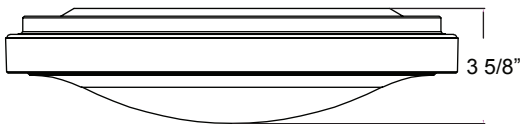

POPULAR APPLICATIONS

HOTELS

APARTMENTS

HALLWAYS

LOBBIES

PRODUCT DIMENSIONS

BOTTOM VIEW

SIDE VIEW

Chip Type **SMD 2835**

DIMENSIONS & WEIGHT

Dimensions **Ø16" x 3 5/8"**

Weight **1.35 KGS**

APPROVALS & LISTINGS

cETL **CAN/CSA-C22.2 No. 250.0**

Energy Star **Yes**