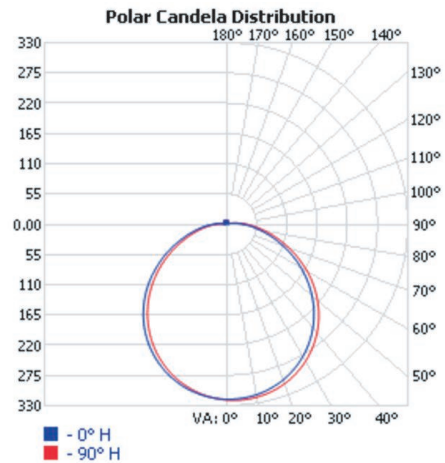

DECORATIVE FLUSH MOUNT 15W / 120V #FM-LP1615-3

PHILIPS
LUMILEDS

10 YEAR
WARRANTY

DESCRIPTION

These next generation Decorative Flush Mount ceiling fixture is available in 15W or 23W and offered in both 3000K and 4000K to help meet any lighting requirements. Its slightly oversized design helps installers to overcome the dreaded scarred footprint on the ceiling that old fixtures leave behind. If you're looking to bring a sleek and modern metallic style to your space, the FM-LP is the ideal choice.

POPULAR APPLICATIONS

HOTELS

APARTMENTS

HALLWAYS

LOBBIES

PRODUCT DIMENSIONS

BOTTOM VIEW

SIDE VIEW

PHOTOMETRIC SPECS / ILLUMINANCE AT A DISTANCE

TECHNICAL DATA

LIGHT SPECIFICATIONS

Lumens **1050**

Efficacy **72.4 lm/W**

CCT **3000K**

CRI **≥84**

Dimmable **120V**

Chip Type **SMD 2835**

DIMENSIONS & WEIGHT

Dimensions **Ø16" x 3 5/8"**

Weight **1.35 KGS**

APPROVALS & LISTINGS

cETL **CAN/CSA-C22.2 No. 250.0**

Energy Star **Yes**