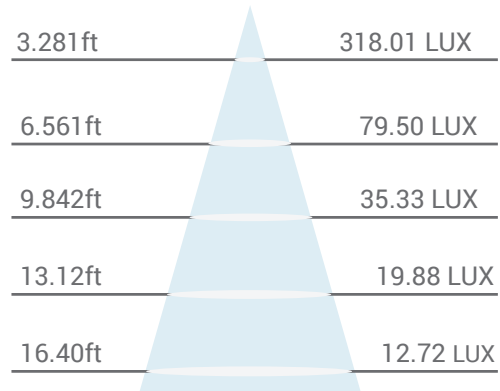

POPULAR APPLICATIONS

HOTELS

APARTMENTS

HALLWAYS

LOBBIES

PRODUCT DIMENSIONS

BOTTOM VIEW

SIDE VIEW

PHOTOMETRIC SPECS / ILLUMINANCE AT A DISTANCE

TECHNICAL DATA

LIGHT SPECIFICATIONS

Lumens **1050**

Efficacy **72.4 lm/W**

CCT **3000K**

CRI **≥84**

Dimmable **120V**

Chip Type **SMD 2835**

DIMENSIONS & WEIGHT

Dimensions **Ø16" x 3 5/8"**

Weight **1.35 KGS**

APPROVALS & LISTINGS

cETL **CAN/CSA-C22.2 No. 250.0**

Energy Star **Yes**