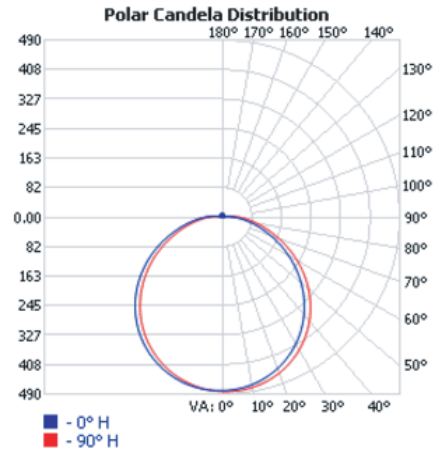

DECORATIVE FLUSH MOUNT

23W / 120V
#FM-LP1623-3

PHILIPS
LUMILEDS

10 YEAR
WARRANTY

DESCRIPTION

These next generation Decorative Flush Mount ceiling fixture is available in 15W or 23W and offered in both 3000K and 4000K to help meet any lighting requirements. Its slightly oversized design helps installers to overcome the dreaded scarred footprint on the ceiling that old fixtures leave behind. If you're looking to bring a sleek and modern metallic style to your space, the FM-LP is the ideal choice.

POPULAR APPLICATIONS

HOTELS

APARTMENTS

HALLWAYS

LOBBIES

PRODUCT DIMENSIONS

BOTTOM VIEW

SIDE VIEW

PHOTOMETRIC SPECS / ILLUMINANCE AT A DISTANCE

TECHNICAL DATA

LIGHT SPECIFICATIONS

Lumens **1610**

Efficacy **88.5 lm/W**

CCT **3000K**

CRI **≥83**

Dimmable **120V**

Chip Type **SMD 2835**

DIMENSIONS & WEIGHT

Dimensions **Ø16" x 3 5/8"**

Weight **1.35 KGS**

APPROVALS & LISTINGS

cETL **CAN/CSA-C22.2 No. 250.0**

Energy Star **Yes**