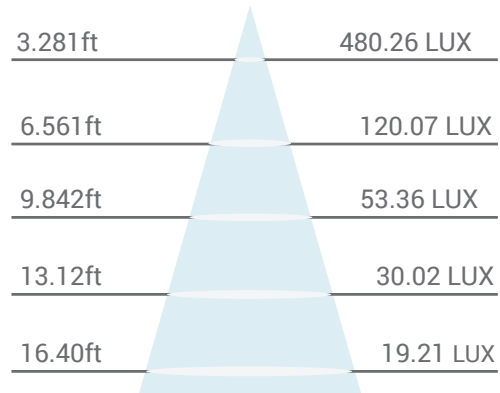

POPULAR APPLICATIONS

HOTELS

APARTMENTS

HALLWAYS

LOBBIES

PRODUCT DIMENSIONS

BOTTOM VIEW

SIDE VIEW

PHOTOMETRIC SPECS / ILLUMINANCE AT A DISTANCE

TECHNICAL DATA

LIGHT SPECIFICATIONS

Lumens **1610**

Efficacy **88.5 lm/W**

CCT **3000K**

CRI **≥83**

Dimmable **120V**

Chip Type **SMD 2835**

DIMENSIONS & WEIGHT

Dimensions **Ø16" x 3 5/8"**

Weight **1.35 KGS**

APPROVALS & LISTINGS

cETL **CAN/CSA-C22.2 No. 250.0**

Energy Star **Yes**