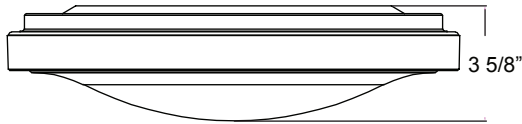

POPULAR APPLICATIONS

HOTELS

APARTMENTS

HALLWAYS

LOBBIES

PRODUCT DIMENSIONS

BOTTOM VIEW

SIDE VIEW

Chip Type **SMD 2835**

DIMENSIONS & WEIGHT

Dimensions **Ø16" x 3 5/8"**

Weight **1.35 KGS**

APPROVALS & LISTINGS

cETL **CAN/CSA-C22.2 No. 250.0**

Energy Star **Yes**