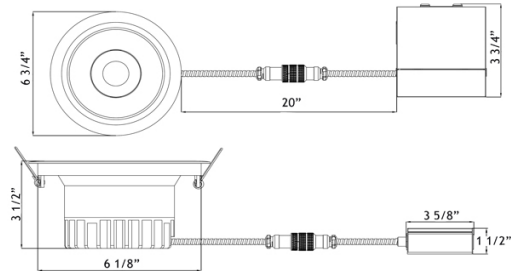

120V TRIAC Dimmable Driver Included

Optional 120V-347V Driver 0-10V Dimmable

Order Separately as
Cat # LLL-LD2050TR

DIMENSIONS ID 6 1/8" OD 6 3/4" Cut Out 6 1/4"

Ceiling Clearance Required: 3"

ORDERING GUIDE: Example	LD6R-30-WR-WT	
	CCT	Reflector-Trim
LD6R -	- xxK	- xx-xx
2700K	27K	WR-WT
3000K	30K	SR-WT
3500K (custom)	35K	BR-WT
4000K	40K	BR-BT
Dim to Warm 3000K to 2000K	32K	SR-BT

Project: _____

Location: _____

Cat #: _____ Qty: _____

Notes: _____

SPECIFICATION	
Applications	Recessed Ceiling Mount
Energy Used	18 W
Color Temperature (K)	2700 3000 3500 4000 DTW 3000-2000
Light Output (lm)	1500 1550 1600 1650 1150
Halogen Equivalent	150 W
Beam Angle	38°
CRI	90 +
Default Driver Input	120V AC Triac Dimmable
Optional Driver Input	120V-347V AC 0-10V Dimmable
Power Factor	0.98
Approved Location	Insulated Ceilings, Open Plenum, Wet
IP Rating	IP 54
Air Tight	Yes
Ambient Temperature	-40°F (-40°C) to +104°F (+40°C)
Projected Life	70% Light Output at 50,000 Hours
Certification	cULus, Energy Star (except DTW), T24
Warranty	10 Year on Residential 5 Year on Commercial Applications