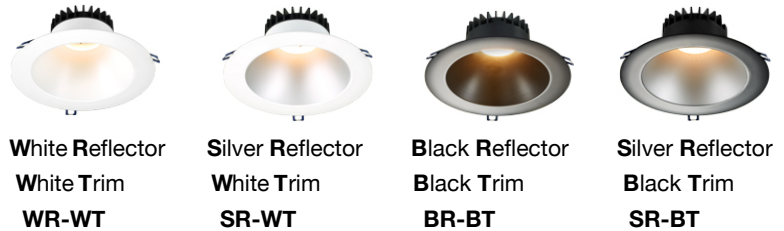

LD8R

8" Round Deep Regressed LED 18W Open Plenum

Type IC, Wet, Air-Tight & Open Plenum

DESCRIPTION

8" Round Deep Regressed LED - Elegant Design Without Glare
Commercial Grade Quality Built To Last

FEATURES & BENEFITS

120V TRIAC Dimmable Driver Included

Optional 120V-347V Driver 0-10V Dimmable

Order Separately as
Cat # LLL-LD2050TR

DIMENSIONS ID 7 1/2" OD 9" Cut Out 7 1/2" to 8"

Ceiling Clearance Required: 4"

ORDERING GUIDE: Example **LD8R-30-WR-WT**

	CCT	Reflector-Trim
LD8R -	- xxK	- xx-xx
3000K	30K	WR-WT
3500K (custom)	35K	SR-WT
4000K	40K	BR-BT
Dim to Warm 3000K to 2000K	32K	SR-BT

Project: _____

Location: _____

Cat #: _____ Qty: _____

Notes: _____

SPECIFICATION	
Applications	Recessed Ceiling Mount
Energy Used	18 W
Color Temperature (K)	3000 3500 4000 DTW 3000-2000
Light Output (lm)	1550 1600 1650 1150
Halogen Equivalent	150 W
Beam Angle	38°
CRI	90 +
Default Driver Input	120V AC Triac Dimmable
Optional Driver Input	120V-347V AC 0-10V Dimmable
Power Factor	0.98
Approved Location	Insulated Ceilings, Open Plenum, Wet
IP Rating	IP 54
Air Tight	Yes
Ambient Temperature	-40°F (-40°C) to +104°F (+40°C)
Projected Life	70% Light Output at 50,000 Hours
Certification	cULus, Energy Star (except DTW), T24
Warranty	10 Year on Residential 5 Year on Commercial Applications

STOCK TRIMS (Other Reflector & Trim Colors Available By Custom Order)

ACCESSORIES

Sold Separately

Armored Low Voltage Extension
10ft cat # **MEC10**

Flat Rough-In Plates - cat # **RIP8**

Goof Ring White OD 9 1/2" cat # **GR8**
Goof Ring White OD 10 1/2" cat # **GR10**