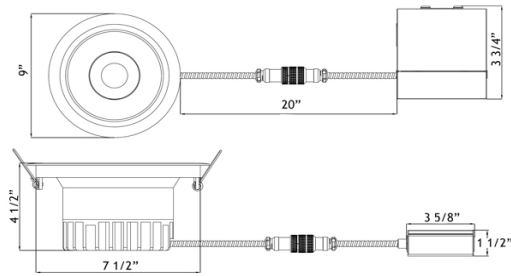

120V TRIAC Dimmable Driver Included

Optional 120V-347V Driver 0-10V Dimmable

Order Separately as
Cat # LLL-LD2050TR

DIMENSIONS ID 7 1/2" OD 9" Cut Out 7 1/2" to 8"

Ceiling Clearance Required: 4"

ORDERING GUIDE: Example **LD8R-30-WR-WT**