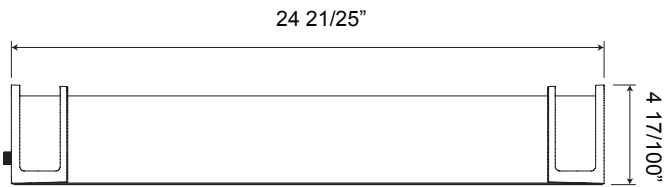

SIDE VIEW

FRONT VIEW

TECHNICAL DATA

LIGHT SPECIFICATIONS

Lumens	1600
Efficacy	77.8 lm/W
CCT	3000K
CRI	≥84
Dimmable	120V
Replaces	3 x A19 Fixture

HOURS

Rated Hours	50,000

ELECTRICAL

Wattage	22W
Input Voltage	120V
Power Factor	0.98

CONSTRUCTION

Housing Material	Metal
Lens Material	Polycarbonate
Finish & Color	Silver Trim / White Lens
Damp Location	Yes

TEMPERATURE

Minimum Start	-20°C / -4°F

LED CHIP

Chip Brand	EPISTAR
Chip Type	SMD 2835

DIMENSIONS & WEIGHT

Dimensions	24 21/25" x 4 17/100" x 5 31/100"
Weight	2.15 KGS

APPROVALS & LISTINGS

cETL	UL-1598
Energy Star	Yes