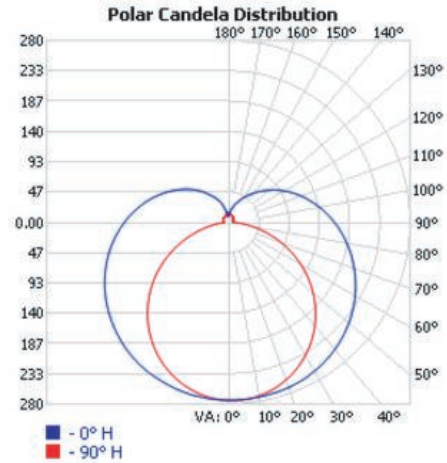

POPULAR APPLICATIONS

HOTELS

APARTMENTS

BATHROOMS

SIDE VIEW

FRONT VIEW

TECHNICAL DATA

LIGHT SPECIFICATIONS

Lumens	1600
Efficacy	77.8 lm/W
CCT	3000K
CRI	≥84
Dimmable	120V
Replaces	3 x A19 Fixture

HOURS

Rated Hours	50,000
-------------	--------

ELECTRICAL

Wattage	22W
Input Voltage	120V
Power Factor	0.98

CONSTRUCTION