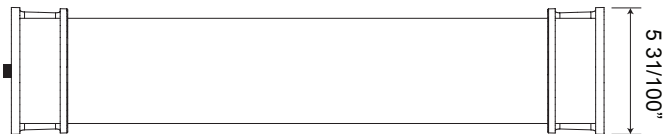

FRONT VIEW

TECHNICAL DATA

LIGHT SPECIFICATIONS

Lumens	1600
Efficacy	77.8 lm/W
CCT	3000K
CRI	≥84
Dimmable	120V
Replaces	3 x A19 Fixture

HOURS

Rated Hours	50,000

ELECTRICAL

Wattage	22W
Input Voltage	120V
Power Factor	0.98

CONSTRUCTION

Housing Material	Metal
Lens Material	Polycarbonate
Finish & Color	Silver Trim / White Lens
Damp Location	Yes

TEMPERATURE

Minimum Start	-20°C / -4°F

LED CHIP

Chip Brand	EPISTAR
Chip Type	SMD 2835

DIMENSIONS & WEIGHT

Dimensions	24 21/25" x 4 17/100" x 5 31/100"
Weight	2.15 KGS

APPROVALS & LISTINGS

cETL	UL-1598
Energy Star	Yes