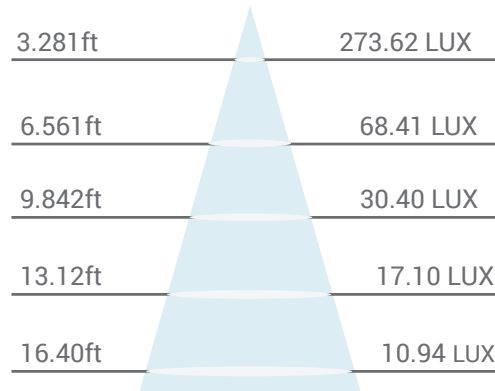

FRONT VIEW

TECHNICAL DATA

LIGHT SPECIFICATIONS

Lumens	1600
Efficacy	77.8 lm/W
CCT	3000K
CRI	≥84
Dimmable	120V
Replaces	3 x A19 Fixture

HOURS

Rated Hours	50,000

ELECTRICAL

Wattage	22W
Input Voltage	120V
Power Factor	0.98

CONSTRUCTION

Housing Material	Metal
Lens Material	Polycarbonate
Finish & Color	Silver Trim / White Lens
Damp Location	Yes

TEMPERATURE

Minimum Start	-20°C / -4°F

LED CHIP

Chip Brand	EPISTAR
Chip Type	SMD 2835

DIMENSIONS & WEIGHT

Dimensions	24 21/25" x 4 17/100" x 5 31/100"
Weight	2.15 KGS

APPROVALS & LISTINGS

cETL	UL-1598
Energy Star	Yes