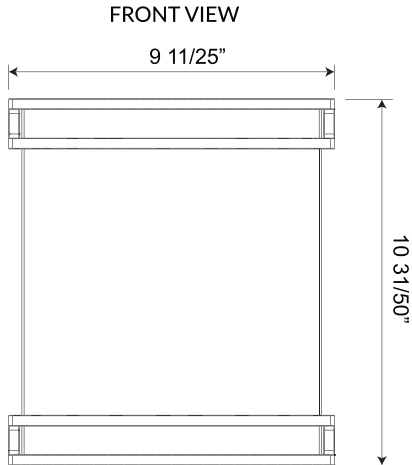

## PRODUCT DIMENSIONS

SIDE VIEW

### DIMENSIONS & WEIGHT

Dimensions **9 11/25" x 10 31/50" x 3 3/4"**

Weight **1.5 KGS**