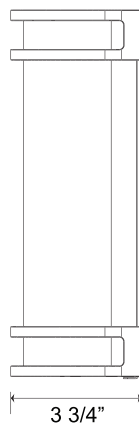

## PRODUCT DIMENSIONS

SIDE VIEW

### DIMENSIONS & WEIGHT

Dimensions **9 11/25" x 10 31/50" x 3 3/4"**

Weight **1.5 KGS**