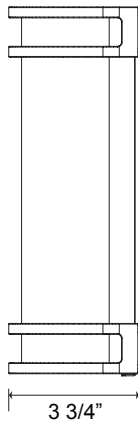

## PRODUCT DIMENSIONS

SIDE VIEW

### DIMENSIONS & WEIGHT

Dimensions	<b>9 11/25" x 10 31/50" x 3 3/4"</b>
Weight	<b>1.5 KGS</b>