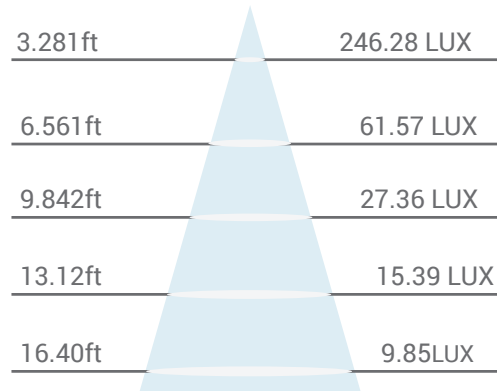

PHOTOMETRIC SPECS / ILLUMINANCE AT A DISTANCE

TECHNICAL DATA

LIGHT SPECIFICATIONS

Lumens	1100
Efficacy	80 lm/W
CCT	4000K
CRI	≥82
Dimmable	120V
Replaces	1 x Incandescent Lamp Fixture

HOURS

Rated Hours **50,000**

ELECTRICAL

Wattage	15W
Input Voltage	120V
Power Factor	0.98

CONSTRUCTION

Housing Material	Metal
Lens Material	Polycarbonate
Finish & Color	Silver Trim / White Lens
Damp Location	No

TEMPERATURE

Minimum Start **-20°C / -4°F**

LED CHIP

Chip Brand	EPISTAR
Chip Type	SMD 2835

DIMENSIONS & WEIGHT

Dimensions	9 11/25" x 10 31/50" x 3 3/4"
Weight	1.5 KGS

APPROVALS & LISTINGS

cETL **UL-1598**

Energy Star **Yes**