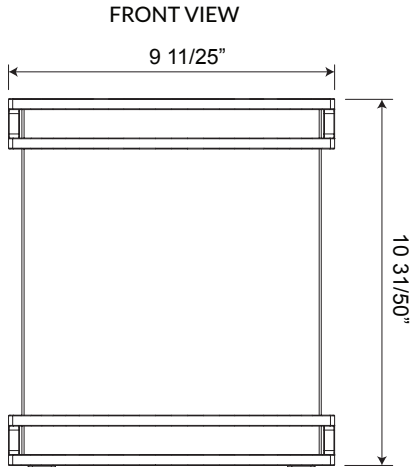

## PRODUCT DIMENSIONS

SIDE VIEW

### DIMENSIONS & WEIGHT

Dimensions	<b>9 11/25" x 10 31/50" x 3 3/4"</b>
Weight	<b>1.5 KGS</b>