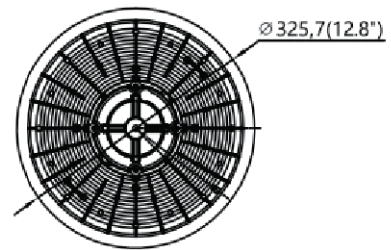

## REMOTE OPTIONS

ORDER#	MODEL#	DESCRIPTION
R73002	RENO-REMOTE-H	Controller for Bi-Level Sensor
R73005	RENO-REMOTE-H-ECO	ECO Remote for Bi-Level Sensor (without screen)

RENO-REMOTE-H

RENO-REMOTE-H-ECO

## DIMENSIONS

Rings:

Hooks: