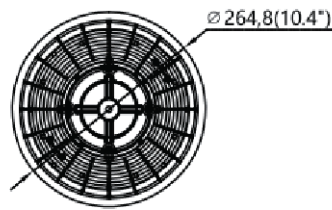

## REMOTE OPTIONS

ORDER#	MODEL#	DESCRIPTION
R73002	RENO-REMOTE-H	Controller for Bi-Level Sensor
R73005	RENO-REMOTE-H-ECO	ECO Remote for Bi-Level Sensor (without screen)

RENO-REMOTE-H

RENO-REMOTE-H-ECO

## DIMENSIONS

Rings:

Hooks: