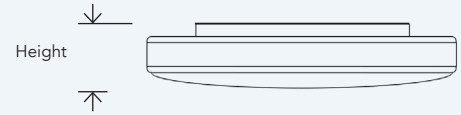

## DIMENSIONS

**10" - RENO-CFM-10"-MW-MCCT-MS**

Diameter: 10.24" (260 mm)

Height: 2.4" (61 mm)

Weight: 2 lbs (0.91 kg)

**13" - RENO-CFM-13"-MW-MCCT-MS**

Diameter: 12.80" (325 mm)

Height: 2.4" (61 mm)