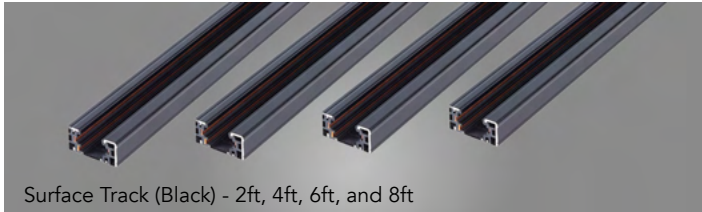

Date		Project	
Type		Part Number	

ARCHITECTURAL LUMINAIRES BY RENO LIGHTING

STORY Series

LED Zoomable Cylinder Track Head Light

The STORY Series Zoomable Cylinder Track Head Light luminaire offers superior light output in a small, unobtrusive design. With customizable beam angles and adjustable heads, this light offers flexibility to highlight specific areas in any application. Ideal for accent and display lighting.

Dimensions

STORY Series | Zoomable Cylinder Track Head Light

ARCHITECTURAL LUMINAIRES BY RENO LIGHTING

Accessories

Surface Track (Black) - 2ft, 4ft, 6ft, and 8ft

Surface Track (White) - 2ft, 4ft, 6ft, and 8ft

Floating Canopy

Cable Kit

Order#	Model	Description
R31201	RENO-TKH-2FT-WH	Surface Track 2ft White
R31202	RENO-TKH-2FT-BK	Surface Track 2ft Black
R31203	RENO-TKH-4FT-WH	Surface Track 4ft White
R31204	RENO-TKH-4FT-BK	Surface Track 4ft Black
R31205	RENO-TKH-6FT-WH	Surface Track 6ft White
R31206	RENO-TKH-6FT-BK	Surface Track 6ft Black
R31207	RENO-TKH-8FT-WH	Surface Track 8ft White
R31208	RENO-TKH-8FT-BK	Surface Track 8ft Black