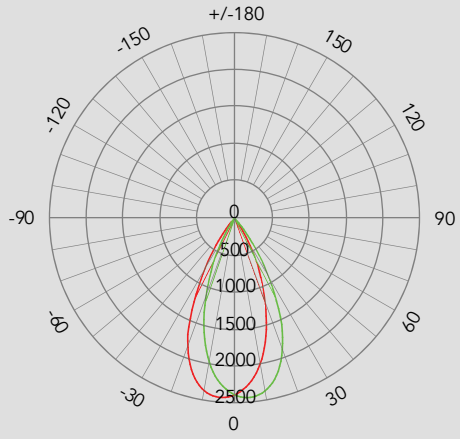

Key Specifications

Voltage	120V
Wattage	20W or 30W Models
Efficacy	90lm/w
CCT	27/30/35/40/5000K
CRI	>90
Lumens	1,800 lm (20W) or 2,7000 lm (30W)
Beam Angle	20°-50°
Housing Material	Cold-Forge Aluminum
Mounting	Halo Style 3-Wire Track
THD	<20%

Photometrics

LUMINOUS INTENSITY DISTRIBUTION

C0 / C180: — C90 / C270: —

Average Field Angle (50%): 46.5°

C0/180: 46.3°

C90/270: 46.6°

ILLUMINANCE AT A DISTANCE