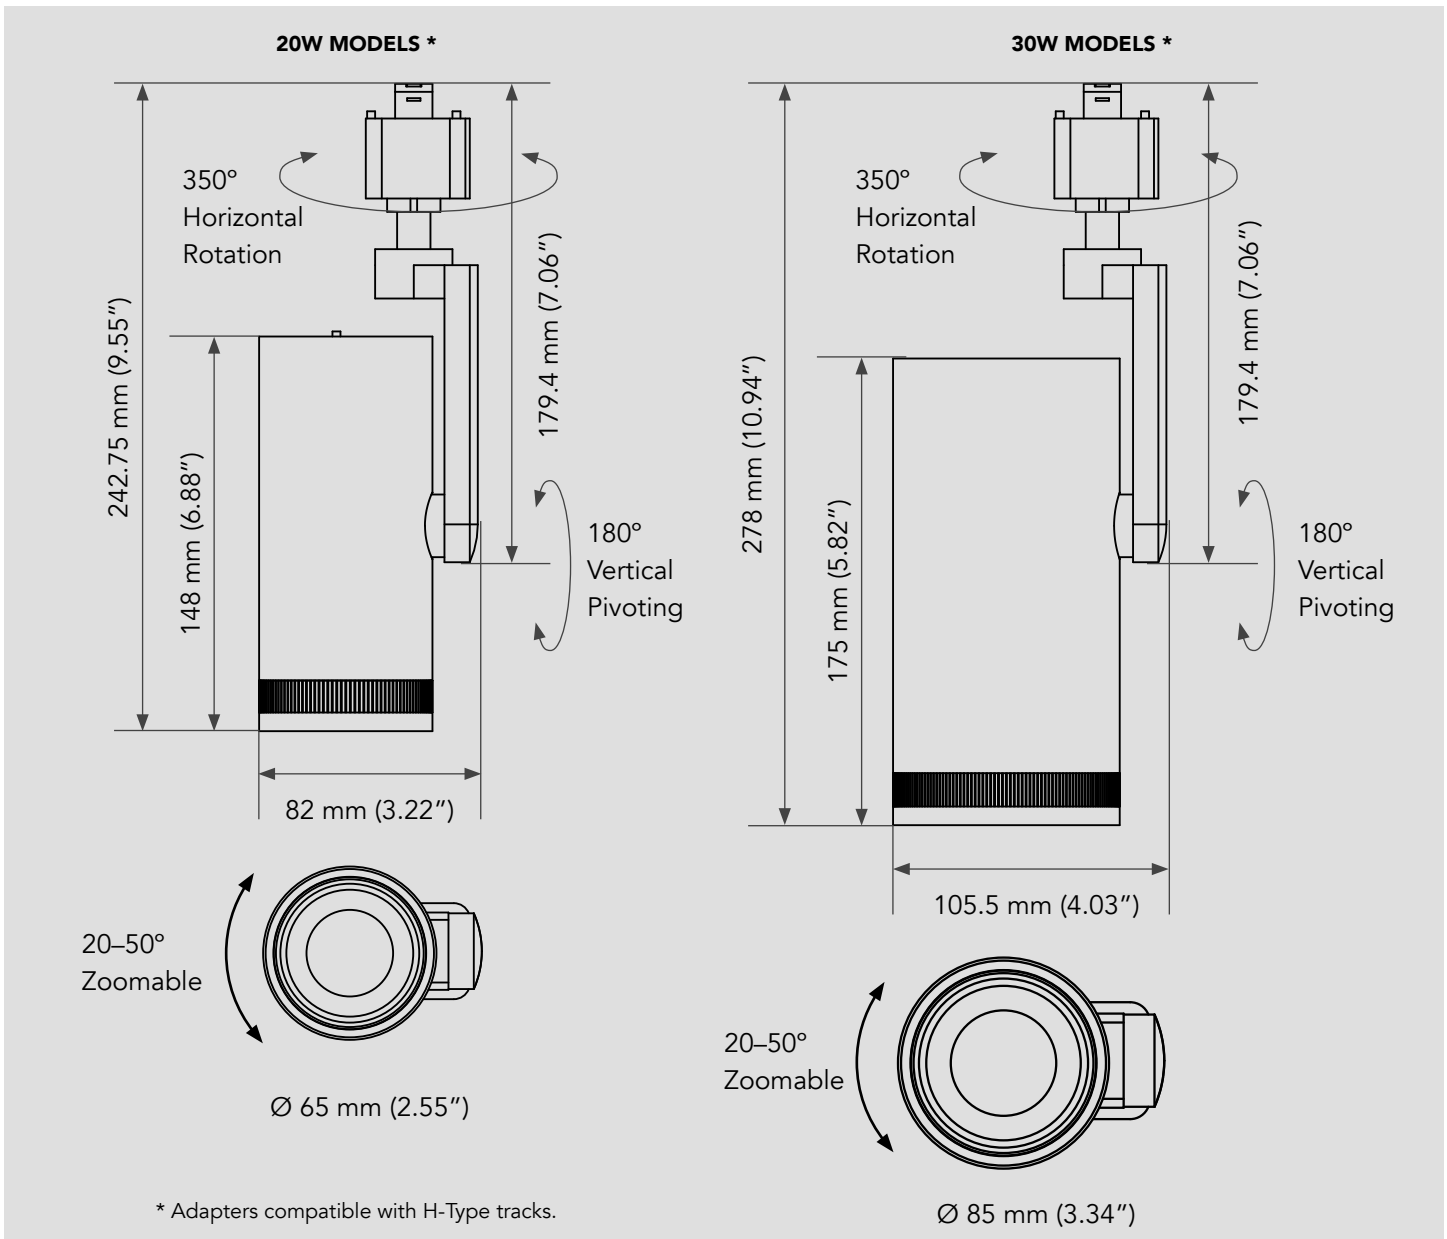

Product Features

- 120V TRIAC Dimming
- High quality cold-forge aluminum housing for better heat dissipation
- Compatible with H-Type track
- Luminaire arm is 180° tiltable and 350° rotation adjustable
- Zoomable degree adjustable from 20°-50° to meet different application needs
- Colours Available: Black & White
- Glass Lens
- Rated Lifetime L70(hrs): >50,000
- Operating temperature: -4°F to 149°F (-20°C to 65°C)

Key Specifications

Voltage	120V
Wattage	20W or 30W Models
Efficacy	90lm/w
CCT	27/30/35/40/5000K
CRI	>90
Lumens	1,800 lm (20W) or 2,7000 lm (30W)
Beam Angle	20°-50°
Housing Material	Cold-Forge Aluminum
Mounting	Halo Style 3-Wire Track
THD	<20%

STORY Series | Zoomable Cylinder Track Head Light

ARCHITECTURAL LUMINAIRES BY RENO LIGHTING

Specifications

Order#	Model	Voltage	Lumens	CCT	CRI	Mounting Type
R31311	RENO-TH20W-5CCT-ADJ-WH	20W	1,800 lm	27/30/35/40/5000K	>90	H-Type
R31312	RENO-TH20W-5CCT-ADJ-BK	20W	1,800 lm	27/30/35/40/5000K	>90	H-Type
R31313	RENO-TH30W-5CCT-ADJ-WH	30W	2,700 lm	27/30/35/40/5000K	>90	H-Type
R31314	RENO-TH30W-5CCT-ADJ-BK	30W	2,700 lm	27/30/35/40/5000K	>90	H-Type

Dimensions

STORY Series | Zoomable Cylinder Track Head Light

ARCHITECTURAL LUMINAIRES BY RENO LIGHTING

Accessories

Surface Track (Black) - 2ft, 4ft, 6ft, and 8ft

Surface Track (White) - 2ft, 4ft, 6ft, and 8ft