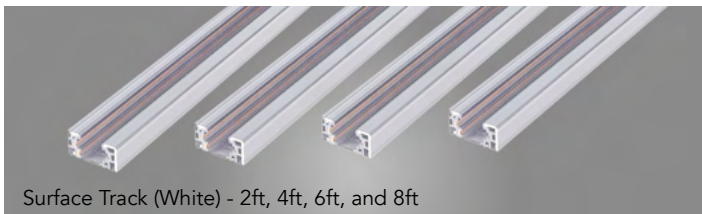

Date		Project	
Type		Part Number	

ARCHITECTURAL LUMINAIRES BY RENO LIGHTING

STORY Series

LED Zoomable Cylinder Track Head Light

The STORY Series Zoomable Cylinder Track Head Light luminaire offers superior light output in a small, unobtrusive design. With customizable beam angles and adjustable heads, this light offers flexibility to highlight specific areas in any application. Ideal for accent and display lighting.

Dimensions

STORY Series | Zoomable Cylinder Track Head Light

ARCHITECTURAL LUMINAIRES BY RENO LIGHTING

Accessories

Surface Track (Black) - 2ft, 4ft, 6ft, and 8ft

Surface Track (White) - 2ft, 4ft, 6ft, and 8ft

Floating Canopy

Cable Kit

Order#	Model	Description
R31201	RENO-TKH-2FT-WH	Surface Track 2ft White
R31202	RENO-TKH-2FT-BK	Surface Track 2ft Black
R31203	RENO-TKH-4FT-WH	Surface Track 4ft White
R31204	RENO-TKH-4FT-BK	Surface Track 4ft Black
R31205	RENO-TKH-6FT-WH	Surface Track 6ft White
R31206	RENO-TKH-6FT-BK	Surface Track 6ft Black
R31207	RENO-TKH-8FT-WH	Surface Track 8ft White
R31208	RENO-TKH-8FT-BK	Surface Track 8ft Black