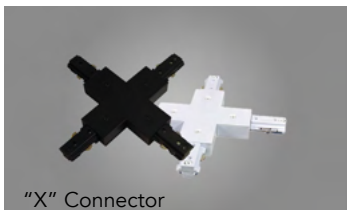

Live End Connector

End Feed Kit

Conduit Connector

"I" Connector

"L" Connector

"T" Connector

"X" Connector

Flexible Connector

Floating Canopy

Cable Kit

Order#	Model	Description
R31201	RENO-TKH-2FT-WH	Surface Track 2ft White
R31202	RENO-TKH-2FT-BK	Surface Track 2ft Black
R31203	RENO-TKH-4FT-WH	Surface Track 4ft White
R31204	RENO-TKH-4FT-BK	Surface Track 4ft Black
R31205	RENO-TKH-6FT-WH	Surface Track 6ft White
R31206	RENO-TKH-6FT-BK	Surface Track 6ft Black
R31207	RENO-TKH-8FT-WH	Surface Track 8ft White
R31208	RENO-TKH-8FT-BK	Surface Track 8ft Black