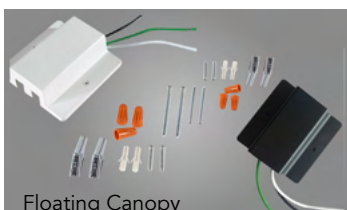

Live End Connector

End Feed Kit

Conduit Connector

"I" Connector

"L" Connector

"T" Connector

"X" Connector

Flexible Connector

Floating Canopy

Cable Kit

Order#	Model	Description
R31201	RENO-TKH-2FT-WH	Surface Track 2ft White
R31202	RENO-TKH-2FT-BK	Surface Track 2ft Black
R31203	RENO-TKH-4FT-WH	Surface Track 4ft White
R31204	RENO-TKH-4FT-BK	Surface Track 4ft Black
R31205	RENO-TKH-6FT-WH	Surface Track 6ft White
R31206	RENO-TKH-6FT-BK	Surface Track 6ft Black
R31207	RENO-TKH-8FT-WH	Surface Track 8ft White
R31208	RENO-TKH-8FT-BK	Surface Track 8ft Black