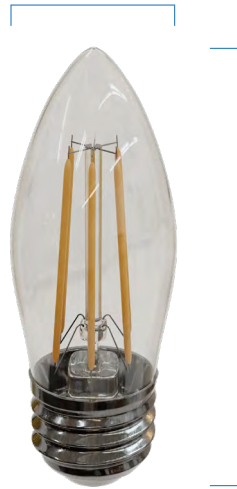

Date:	Project Name:
Type:	Part Number:

CANDLE LIGHT FILAMENT

FEATURES

- LED with a traditional incandescent design
- Smooth dimming with existing dimmers
- Uniform and consistent color
- 320° omni-directional light source
- Rated Lifetime L70(hrs): >15,000
- 3 year warranty

APPLICATIONS

- Commercial Lighting
- Decorative Lighting
- Enclosed Recessed Fixture

SPECIFICATION

ORDER#	MODEL#	WATTS	VOLTAGE (V)	LUMENS	BASE TYPE	BEAM ANGLE	CCT (K)	EQUIVALENT WATTAGE
R21501	RENO-B10-5.2W-2700K	5W	120V	500 lm	E12	330°	2700K	60W
R21503	RENO-CANDEL-E26-2700K	6W	120V	600 lm	E26	330°	2700K	60W

Date:	Project Name:
Type:	Part Number:

DIMENSIONS

Ø33mm (Ø1.3")

101.6mm
(4")

E12

Ø33mm (Ø1.3")

88.9mm
(3.5")

E26