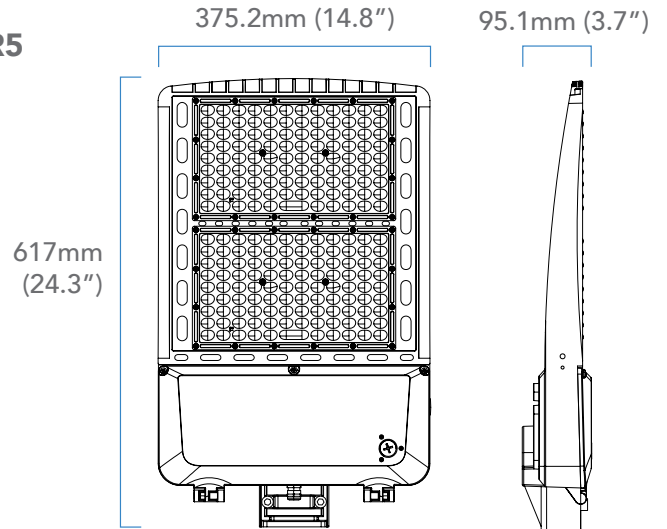

Date:	Project Name:
Type:	Part Number:

DIMENSIONS

R1/R2

R4

R3

R5

MOUNTING OPTIONS

Slip Fitter Mount