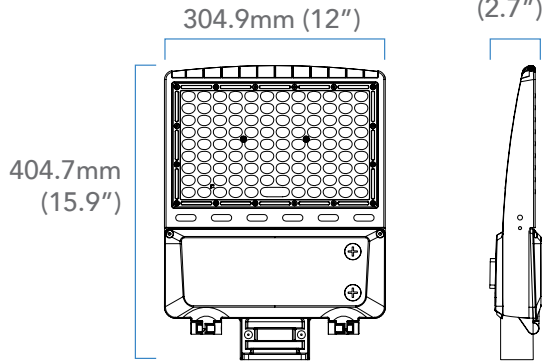

Date:	Project Name:
Type:	Part Number:

DIMENSIONS

R1/R2

R4

R3

R5

MOUNTING OPTIONS

Slip Fitter Mount