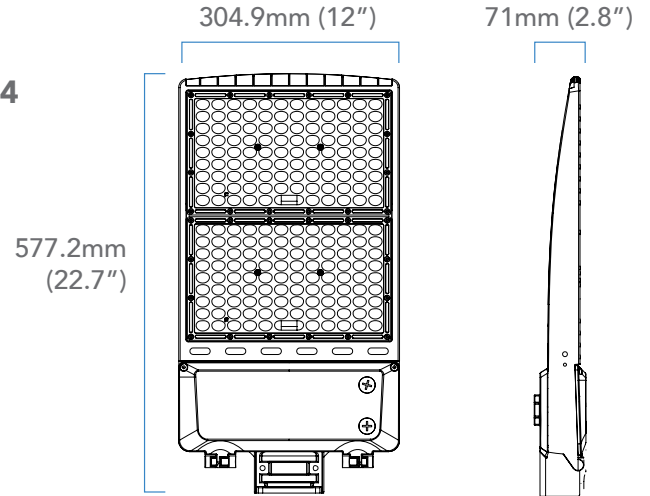

Date:	Project Name:
Type:	Part Number:

DIMENSIONS

R1/R2

R4

R3

R5

MOUNTING OPTIONS

Slip Fitter Mount