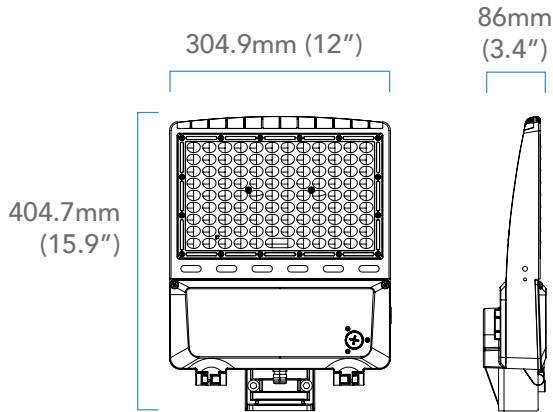

Date:	Project Name:
Type:	Part Number:

DIMENSIONS

R1/R2

R4

R3

R5

MOUNTING OPTIONS

Slip Fitter Mount