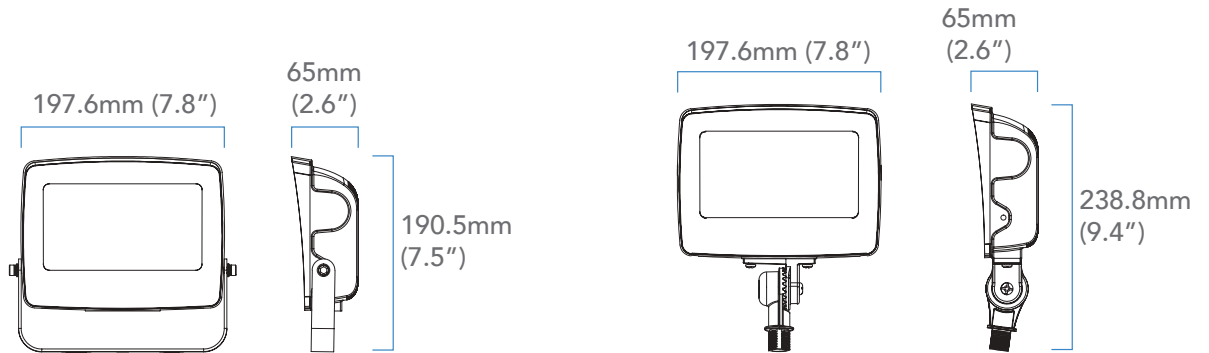

APPLICATIONS

-  Commercial
-  Parking structures
-  Walkway

Date:	Project Name:
Type:	Part Number:

SPECIFICATION

ORDER#	MODEL#	WATTS	VOLTAGE (V)	LUMENS	HOURS RATING	CCT (K)	MOUNTING
R54012	RENO-FL-MCCT-DV-KN-R1	10/20/35W	120-347V	1350/2700/ 4725	50,000	30/40/50K	Knuckle Mount
R54013	RENO-FL-MCCT-DV-YK-R1	10/20/35W	120-347V	1350/2700/ 4725	50,000	30/40/50K	Yoke Mount
R54014	RENO-FL-MCCT-DV-KN-R2	15/30/55W	120-347V	2025/4050/ 7425	50,000	30/40/50K	Knuckle Mount
R54015	RENO-FL-MCCT-DV-YK-R2	15/30/55W	120-347V	2025/4050/ 7425	50,000	30/40/50K	Yoke Mount
R54016	RENO-FL-MCCT-DV-KN-R3	30/55/75W	120-347V	4050/7425/ 10,125	50,000	30/40/50K	Knuckle Mount
R54017	RENO-FL-MCCT-DV-YK-R3	30/55/75W	120-347V	4050/7425/ 10,125	50,000	30/40/50K	Yoke Mount

DIMENSIONS

35W

55/75W