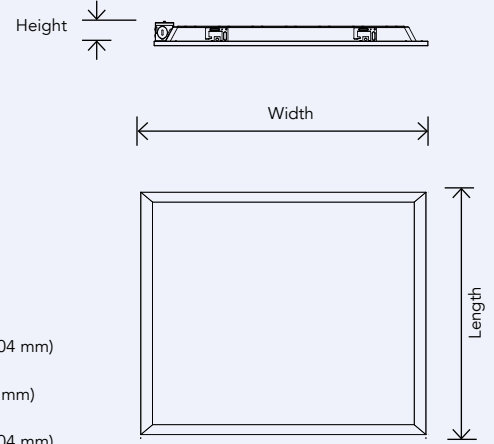

R39213
RENO-RFK24
2X4 Recessed Flange Kit

R39204
RENO-RP-ROPE
Aircraft Suspension Cable

Order#	Model	Description
R39201	RENO-SMK14	1'x4' Surface Mount Frame
R39202	RENO-SMK22	2'x2' Surface Mount Frame
R39203	RENO-SMK24	2'x4' Surface Mount Frame
R39211	RENO-RFK14	1'x4' Recessed Flange Kit
R39212	RENO-RFK22	2'x2' Recessed Flange Kit
R39213	RENO-RFK24	2'x4' Recessed Flange Kit
R39204	RENO-RP-ROPE	Aircraft Suspension Cable for 1'x4' fixture Aircraft Suspension Cable for 2'x2' fixture Aircraft Suspension Cable for 2'x4' fixture

1X4

Width: 12.0" (304 mm)
 Height: 1.8" (45.4 mm)
 Length: 47.8" (1214 mm)
 Weight: 3.5 lbs (1.59 kg)

2X2

Width: 23.9" (604 mm)
 Height: 1.7" (44 mm)
 Length: 23.9" (604 mm)
 Weight: 3.5 lbs (1.59 kg)

2X4

Width: 23.9" (604 mm)
 Height: 1.7" (44 mm)
 Length: 47.8" (1214 mm)
 Weight: 4.6 lbs (2.09 kg)