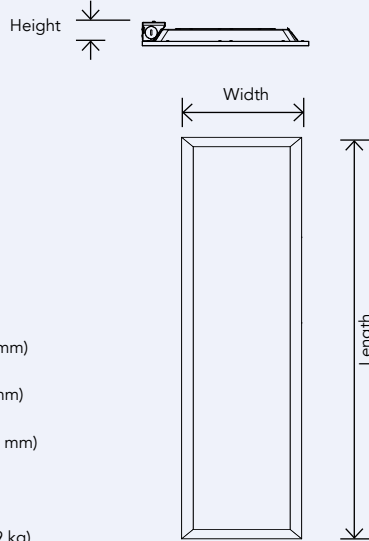

R39213
RENO-RFK24
2X4 Recessed Flange Kit

R39204
RENO-RP-ROPE
Aircraft Suspension Cable

Order#	Model	Description
R39201	RENO-SMK14	1'x4' Surface Mount Frame
R39202	RENO-SMK22	2'x2' Surface Mount Frame
R39203	RENO-SMK24	2'x4' Surface Mount Frame
R39211	RENO-RFK14	1'x4' Recessed Flange Kit
R39212	RENO-RFK22	2'x2' Recessed Flange Kit
R39213	RENO-RFK24	2'x4' Recessed Flange Kit
R39204	RENO-RP-ROPE	Aircraft Suspension Cable for 1'x4' fixture Aircraft Suspension Cable for 2'x2' fixture Aircraft Suspension Cable for 2'x4' fixture

1X4

Width: 12.0" (304 mm)
 Height: 1.8" (45.4 mm)
 Length: 47.8" (1214 mm)
 Weight: 3.5 lbs (1.59 kg)

2X2

Width: 23.9" (604 mm)
 Height: 1.7" (44 mm)
 Length: 23.9" (604 mm)
 Weight: 3.5 lbs (1.59 kg)

2X4

Width: 23.9" (604 mm)
 Height: 1.7" (44 mm)
 Length: 47.8" (1214 mm)
 Weight: 4.6 lbs (2.09 kg)