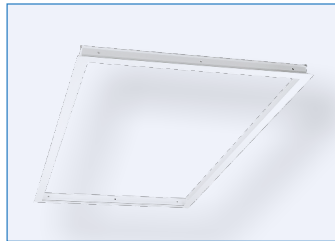

ACCESSORIES – MOUNTING

R39201
RENO-SMK14
1X4 Surface Mount Frame

R39202
RENO-SMK22
2X2 Surface Mount Frame

R39203
RENO-SMK24
2X4 Surface Mount Frame

R39211
RENO-RFK14
1X4 Recessed Flange Kit

R39212
RENO-RFK22
2X2 Recessed Flange Kit

R39213
RENO-RFK24
2X4 Recessed Flange Kit

R39204
RENO-RP-ROPE
Aircraft Suspension Cable

Order#	Model	Description
R39201	RENO-SMK14	1'x4' Surface Mount Frame
R39202	RENO-SMK22	2'x2' Surface Mount Frame
R39203	RENO-SMK24	2'x4' Surface Mount Frame
R39211	RENO-RFK14	1'x4' Recessed Flange Kit
R39212	RENO-RFK22	2'x2' Recessed Flange Kit
R39213	RENO-RFK24	2'x4' Recessed Flange Kit
R39204	RENO-RP-ROPE	Aircraft Suspension Cable for 1'x4' fixture Aircraft Suspension Cable for 2'x2' fixture Aircraft Suspension Cable for 2'x4' fixture