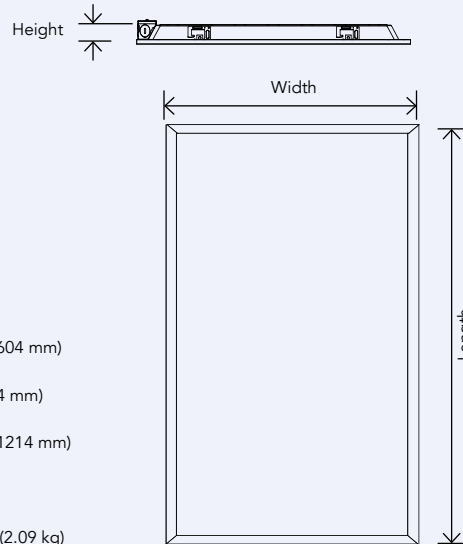

1X4

Width: 12.0" (304 mm)
 Height: 1.8" (45.4 mm)
 Length: 47.8" (1214 mm)
 Weight: 3.5 lbs (1.59 kg)

2X2

Width: 23.9" (604 mm)
 Height: 1.7" (44 mm)
 Length: 23.9" (604 mm)
 Weight: 3.5 lbs (1.59 kg)

2X4

Width: 23.9" (604 mm)
 Height: 1.7" (44 mm)
 Length: 47.8" (1214 mm)
 Weight: 4.6 lbs (2.09 kg)