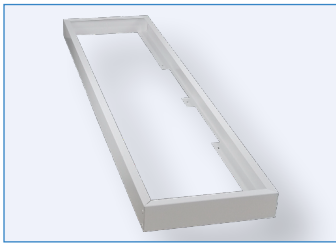

DLC CERTIFICATION

Order#	Model	Application	DLC Standard	DLC Premium
R35104	RENO-14BLPL-UNV/347-MWMCCT-HL	Low-Bay Luminaires for Commercial and Industrial Buildings	S-JCSD3L	–
		Luminaires for Ambient Lighting of Interior Commercial Spaces	–	S-EPG3HS
R35105	RENO-22BLPL-UNV/347-MWMCCT-HL	Low-Bay Luminaires for Commercial and Industrial Buildings	S-40F7RG	–
		Luminaires for Ambient Lighting of Interior Commercial Spaces	–	S-OFVXRH
R35106	RENO-24BLPL-UNV/347-MWMCCT-HL	Low-Bay Luminaires for Commercial and Industrial Buildings	–	S-TZQ2QX
		Luminaires for Ambient Lighting of Interior Commercial Spaces	–	S-TNFHUK

ACCESSORIES – MOUNTING

R39201
RENO-SMK14
1X4 Surface Mount Frame