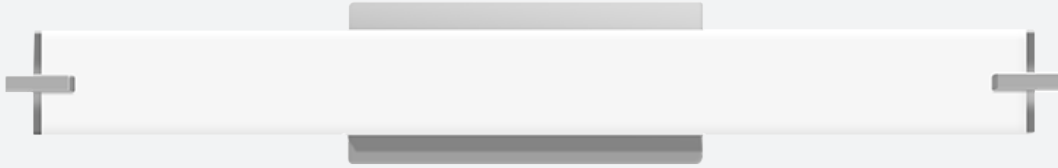

Date:	Project Name:
Type:	Part Number:

DECO SERIES

LED VANITY LIGHT

DESCRIPTION

The RENO DECO-Series 24-inch Vanity fixture is designed to meet the lighting requirements of any hotel, residential or dormitory project. Elevate your washroom space with this contemporary, energy-efficient LED linear vanity light. Angular brushed nickel finish steel supports and a matching rectangular back plate help give this light a cool, current look. A long, delicately curved white acrylic diffuser adds a sophisticated finishing touch.

FEATURES

- Stainless Steel
- Elegant & Efficient Design
- Operating temperature: -4°F to +113°F (-20°C to +45°C)
- Rated Lifetime L70(hrs): >50,000
- Multi CCT & Wattage
- Dimmable - 120V LED
- Damp location
- 5 year warranty